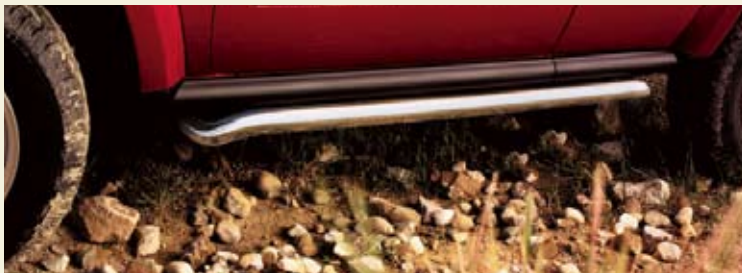

Nudge Bar* adds extra style to your Cherokee's front end. This highly polished guard features a unique one-piece design that ensures a uniform fit.

* This product is designed solely to enhance the appearance of the vehicle; it is not intended to prevent injury or damage in the event of an accident.

Chrome Taillamp Guards add style and help protect your vehicle's taillamps, in both on and off-road conditions. Also available in Black, Graphite Metallic or Grey to match Sport body cladding.

Tubular Side Rails are a decorative addition to your Cherokee. Unique one-piece design ensures a uniform fit. Polished stainless steel rails undergo stringent testing for corrosion protection and a long-lasting chrome-like shine. Must remove Rock Rails on Renegade to fit.