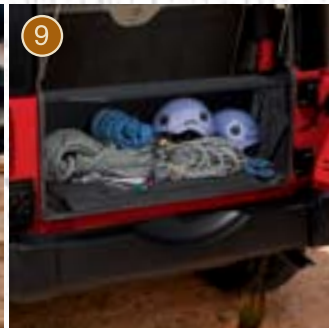

Overseas model shown.