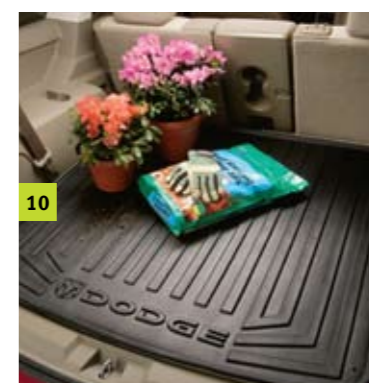

STYLE AND PROTECTION — A PERFECT MATCH.

Get large when it comes to style. Get aggressive when it comes to good looks. Genuine Dodge Accessories can help you make your Journey stand out, without selling out.

1. CHROME BODYSIDE MOULDINGS. Add a little personality with chrome door accents. Sold in set of four.

2. CHROME FUEL DOOR. A perfect complement to any body colour. Replaces existing fuel door. Features easy, no drill installation and smooth door operation.

3. CHROME EXHAUST TIP. Enhance the appearance of your vehicle's existing exhaust system. Rigorously tested for corrosion resistance to ensure a long-lasting shine.

4. SIDEWINDOW AIR DEFLECTORS. Tinted, acrylic visors let you partially open the windows yet remain dry during inclement weather. Sold in set of four.

5. MOULDED SPLASH GUARDS. Make a stylish splash while helping to protect your Journey's rocker panel and rear fascia from damage caused by gravel, salt and road spray. Sold in sets of two for front and rear.

6. SUNROOF AIR DEFLECTOR. Designed to help keep wind noise to a minimum and direct air and debris up and over your sunroof opening when vehicle is moving.

7. FRONT AIR DEFLECTOR. Shatter-resistant deflector creates an air stream that helps direct bugs, grit and road spray up and away from your vehicle's bonnet and windshield.

8. WHEEL LOCKS. Includes four new lug nuts and a special fitting key to offer maximum wheel and tyre theft protection.

9. DOOR ENTRY GUARDS. Designed to help protect your sills from scratches. Brushed stainless steel guards are embossed with the Dodge name. Sold in set of four.

10. MOULDED CARGO TRAY.⁽¹⁾ Fits in the rear cargo area to help protect carpeting from spills, dirt, grease and grime. Tray is available in black and removes easily for cleaning.