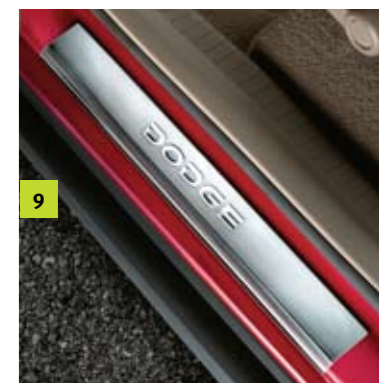

STYLE AND PROTECTION — A PERFECT MATCH.

Get large when it comes to style. Get aggressive when it comes to good looks. Genuine Dodge Accessories can help you make your Journey stand out, without selling out.

1. CHROME BODYSIDE MOULDINGS. Add a little personality with chrome door accents. Sold in set of four.

2. CHROME FUEL DOOR. A perfect complement to any body colour. Replaces existing fuel door. Features easy, no drill installation and smooth door operation.

3. CHROME EXHAUST TIP. Enhance the appearance of your vehicle's existing exhaust system. Rigorously tested for corrosion resistance to ensure a long-lasting shine.

4. SIDEWINDOW AIR DEFLECTORS. Tinted, acrylic visors let you partially open the windows yet remain dry during inclement weather. Sold in set of four.

5. MOULDED SPLASH GUARDS. Make a stylish splash while helping to protect your Journey's rocker panel and rear fascia from damage caused by gravel, salt and road spray. Sold in sets of two for front and rear.

6. SUNROOF AIR DEFLECTOR. Designed to help keep wind noise to a minimum and direct air and debris up and over your sunroof opening when vehicle is moving.

7. FRONT AIR DEFLECTOR. Shatter-resistant deflector creates an air stream that helps direct bugs, grit and road spray up and away from your vehicle's bonnet and windshield.

8. WHEEL LOCKS. Includes four new lug nuts and a special fitting key to offer maximum wheel and tyre theft protection.

9. DOOR ENTRY GUARDS. Designed to help protect your sills from scratches. Brushed stainless steel guards are embossed with the Dodge name. Sold in set of four.

10. MOULDED CARGO TRAY.⁽¹⁾ Fits in the rear cargo area to help protect carpeting from spills, dirt, grease and grime. Tray is available in black and removes easily for cleaning.