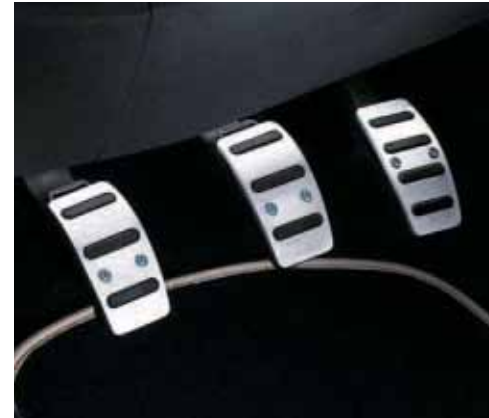

I

5 Butterfly Side Mirror Covers
Metalic Silver with Dark
Grey Graphic*
Part No 7I805592
Black with Light Grey Graphic*
Part No 7I80559I
Black with Purple Graphic
Part No 7I805748
Black with Ivory Graphic*
Part No 7I805749

*Image not shown

2

3

4

5

I

3

2

4