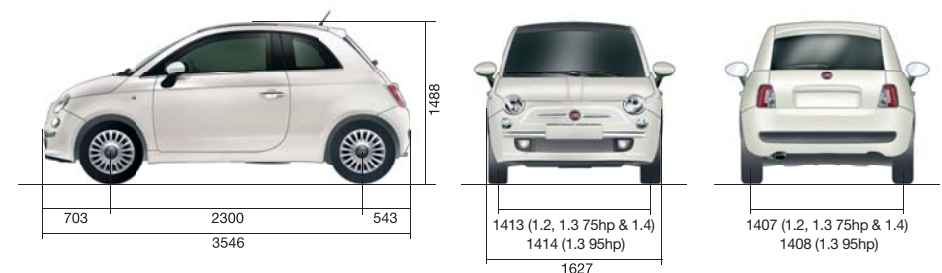

■ as standard ○ optional - unavailable △ accessories

		Pop	Sport	Lounge
eco:Drive function: driving data control system to reduce fuel consumption and emissions		○	■	■
'Blue&Me™ Map' portable navigator with Yellow Pages database	△	○	○	○
Bracket for iPod and mobile phones	△	○	○	○
iPod connection cable	△	○	○	-
iPod connection cable with reel	△	○	○	○

■ as standard ○ optional - unavailable △ accessories

External dimensions 500.