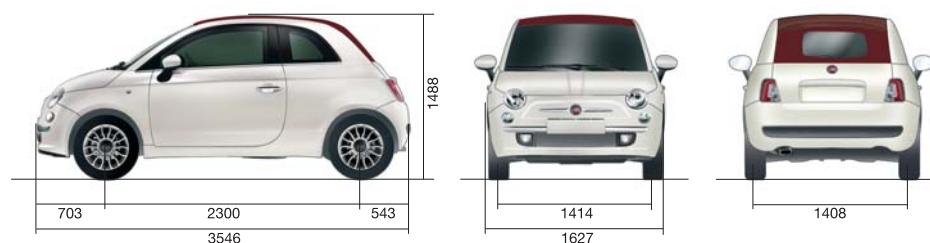

■ as standard ○ optional - unavailable △ accessories

		Pop	Lounge
Lane change indicator		■	■
Hazard light activation (4 arrows) when emergency braking		■	■
ESP + ASR/MSR, HBA and Hill Holder	392	○	■
Foglights	097	○	■
Alarm with remote control	△	○	○
Audio			
Radio/CD/MP3 player, 4 speakers + 2 tweeters		■	■
"InterScope Sound System" HI-FI audio system with IOCW amplified subwoofer	4YG	○	○
Handsfree Blue&Me™ system with Bluetooth technology, voice recognition, steering wheel controls and digital audio file player with USB port and aux in	65W	○	■
Pre-disposition for Blue&Me™ Tom Tom portable navigation system	68R	○	○
eco:Drive function: driving data control system to reduce fuel consumption and emissions		○	■
Blue&Me™ Tom Tom portable navigation system	△	○	○
Bracket for iPod and mobile phones	△	○	○
iPod connection cable	△	○	○
iPod connection cable with reel	△	○	○

■ as standard ○ optional - unavailable

External dimensions 500C.