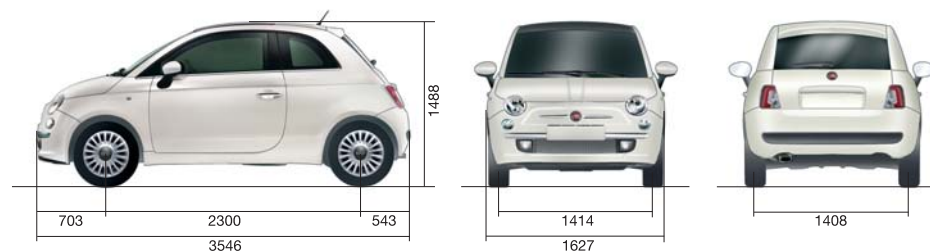

■ as standard ○ optional - unavailable △ accessories

		Pop	Lounge
eco:Drive function: driving data control system to reduce fuel consumption and emissions		○	■
Blue&Me™ Tom Tom portable navigation System	△	○	○
Bracket for iPod and mobile phones	△	○	○
iPod connection cable	△	○	○
iPod connection cable with reel	△	○	○

■ as standard ○ optional - unavailable △ accessories

External dimensions 500.