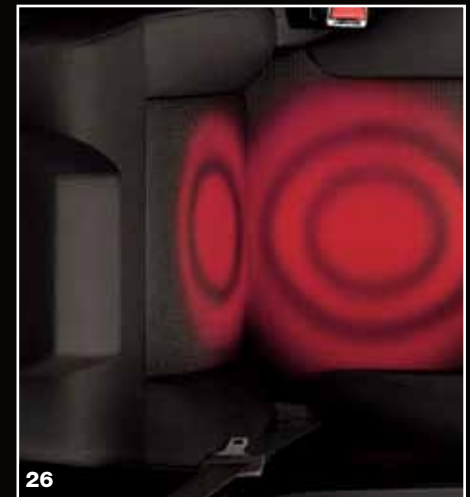

22. UCONNECT™ MULTIMEDIA CENTRE 731N. Entertainment, information and communication through a CD/DVD/HDD/NAV radio. Includes a 16.5 cm touch screen and 30GB hard drive.

23. UNDER HOOD LAMP. Mounts to the underside of the hood for lighting in tight situations.

24. REVERSING CAMERA. Features a 3.5-inch screen and on-screen markers to help determine the distance from an object.

25. INTERFACE MODULE FOR IPOD®. FM-bounded system allows the driver to listen to music through the vehicle's audio system. Music file navigation is maintained through the iPod controls.

26. HEATED SEATS. Give yourself that extra bit of warmth during the colder months with our heated front seats. Includes three heat settings for optimal temperature control.