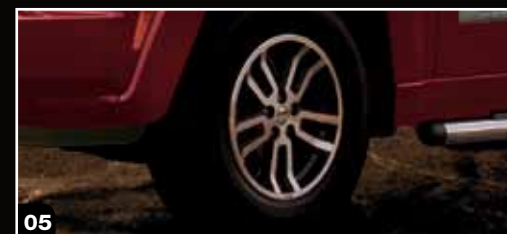

Genuine Mopar Accessories.

With Genuine Jeep® Accessories, you're on the right track for protection with heavy-duty accessories designed to deliver when the going gets tough. Not only will you gain great protection while adventuring in the outback, you'll gain plenty of style options to complement Cherokee's off-road capability. All genuine Jeep accessories are subjected to strict performance tests and harsh on and off-road durability testing to ensure that quality standards are met and exceeds your expectations.

Overseas model shown.

01

02

03

04

05

06

01. CHROME GRILLE. Designed to replace the existing grille for a seamless, elegant appearance.

03. CHROME FRONT AIR DEFLECTOR. Make a stylish impact around town with added protection for Cherokee's front end. Designed to help deflect road spray, dirt and bugs away from the windshield.

05. WHEEL KIT. Premium 18-inch aluminium wheels machined to match Cherokee's specifications exactly for a smooth and balanced ride.

02. CHROME MIRROR CAP. Add a touch of class to your Cherokee's side mirrors.

04. CHROME TUBULAR SIDE STEPS. Constructed of 4-inch chromed aluminium, with textured stepping surfaces. Available in Satin Black.

06. CHROME DOOR HANDLES. Add a touch of chrome to Cherokee's existing door handles.