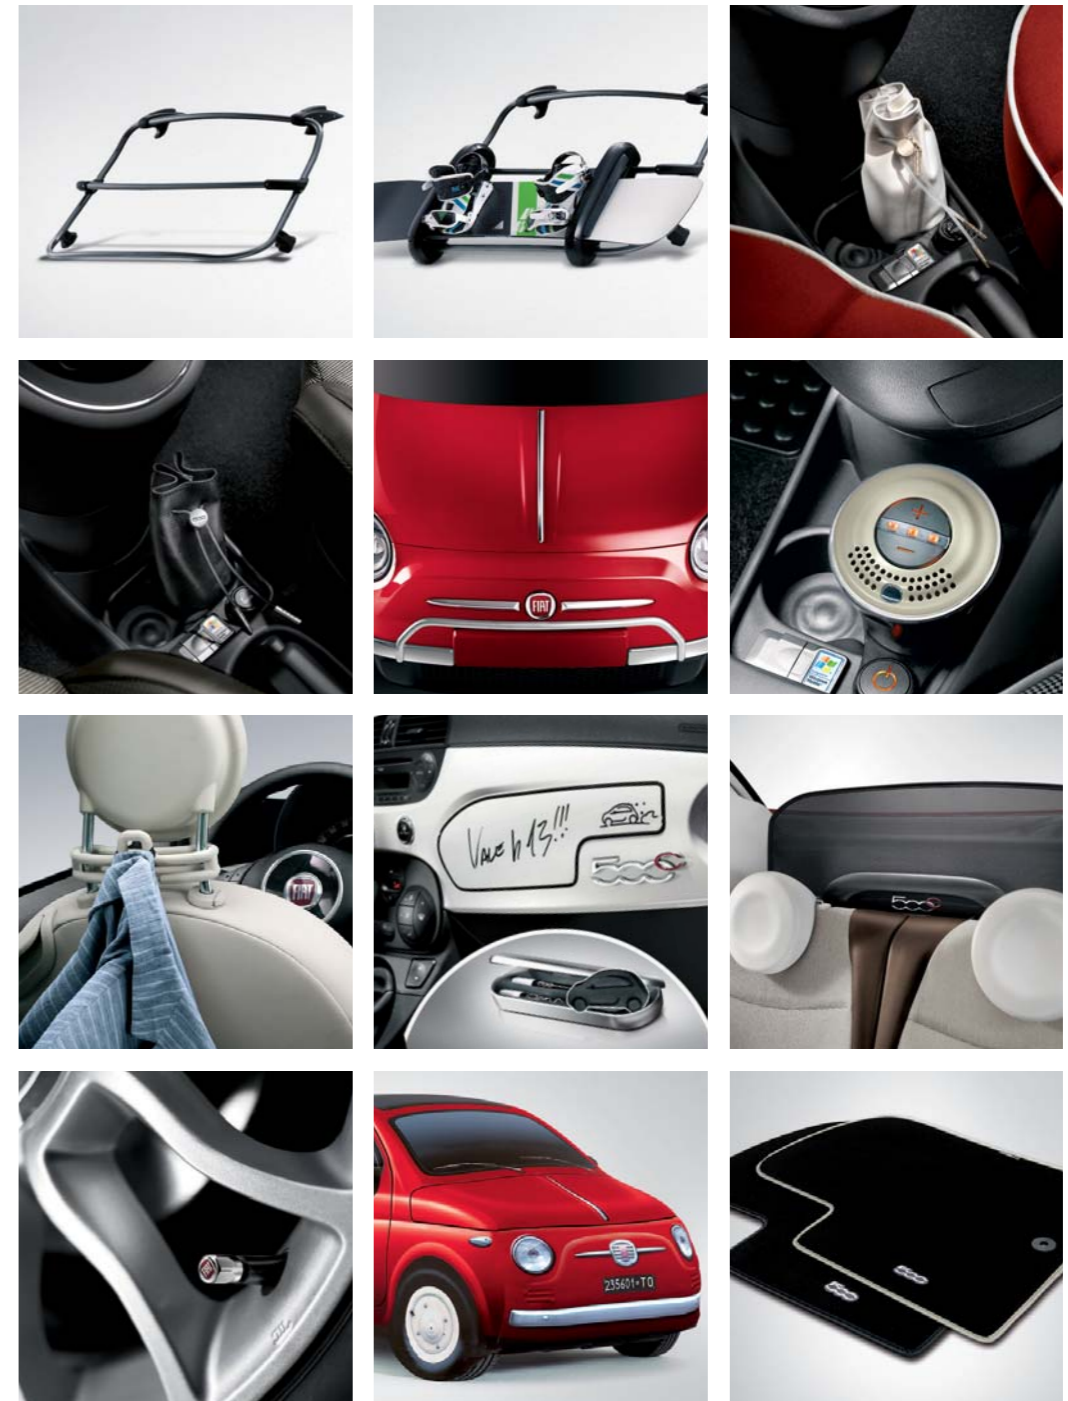

Accessories.