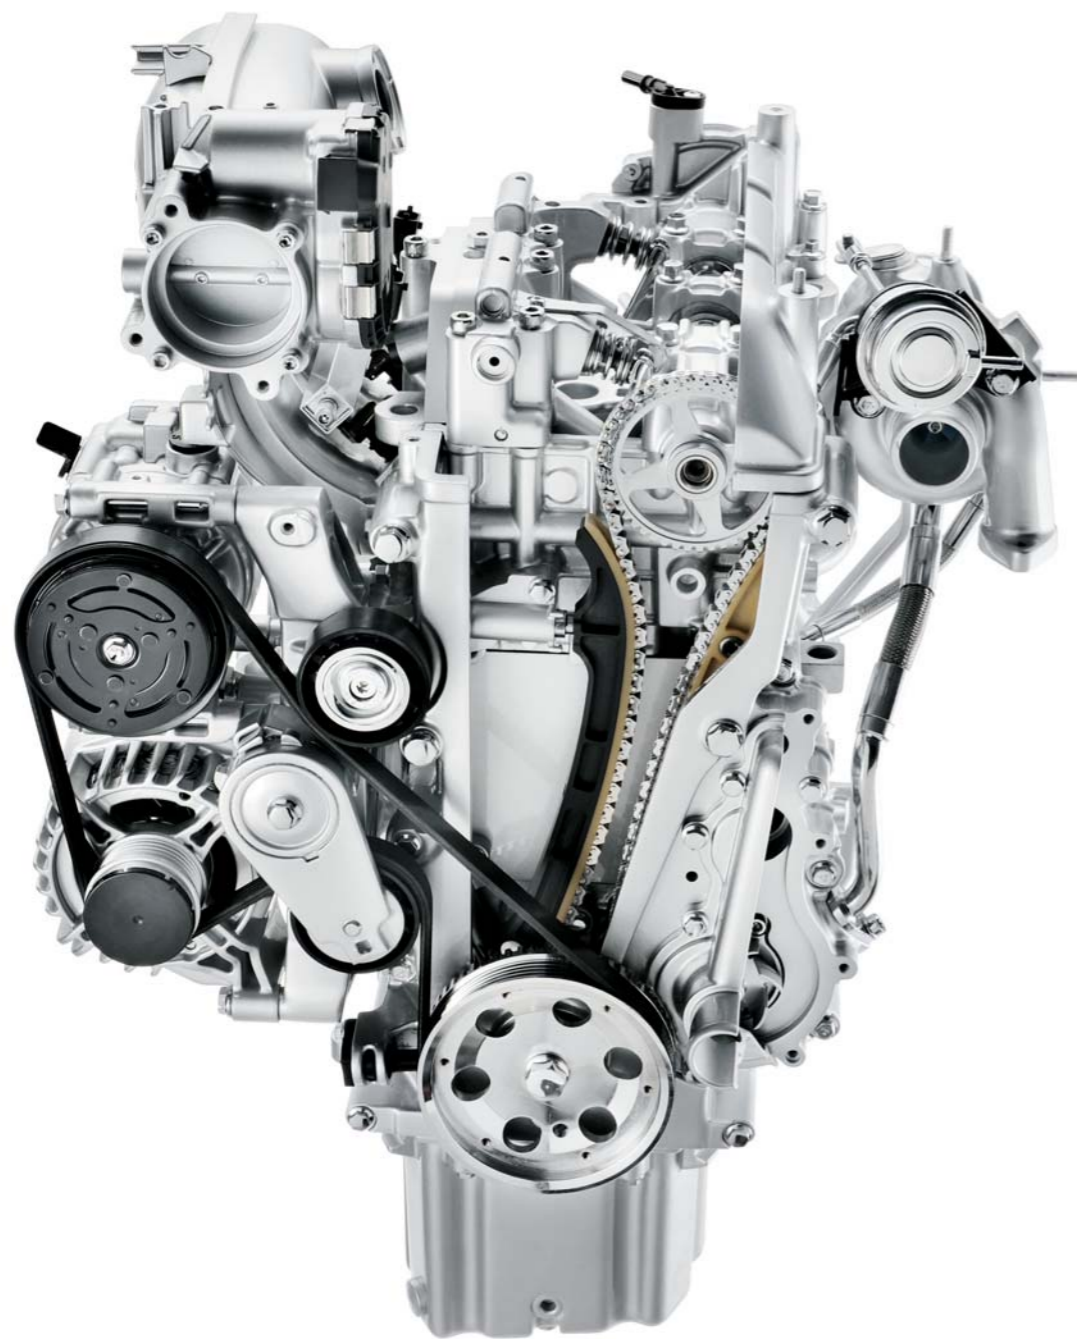

1.2 69HP START&STOP

Displacement (cm ³)	1242
Emission level	Euro 5
Anti-pollution system	Start&Stop
EC max. power: kW (hp) at rpm (min)	51 (69) 5500
EC max torque: Nm (kgm) at rpm (min)	102 (10.4) 3000
Top speed: mph (km/h)	99
Acceleration (sec.): 0-62 mph	12.9/13.0*
Fuel consumption: mpg (l/100 km)*	49.6 (5.7) / 50.4 (5.6)*
urban cycle*	65.7 (4.3) / 68.9 (4.1)*
extra-urban* and combined cycles*	58.9 (4.8) / 60.1 (4.7)*
exhaust CO ₂ emissions (g/km)*	113/110*