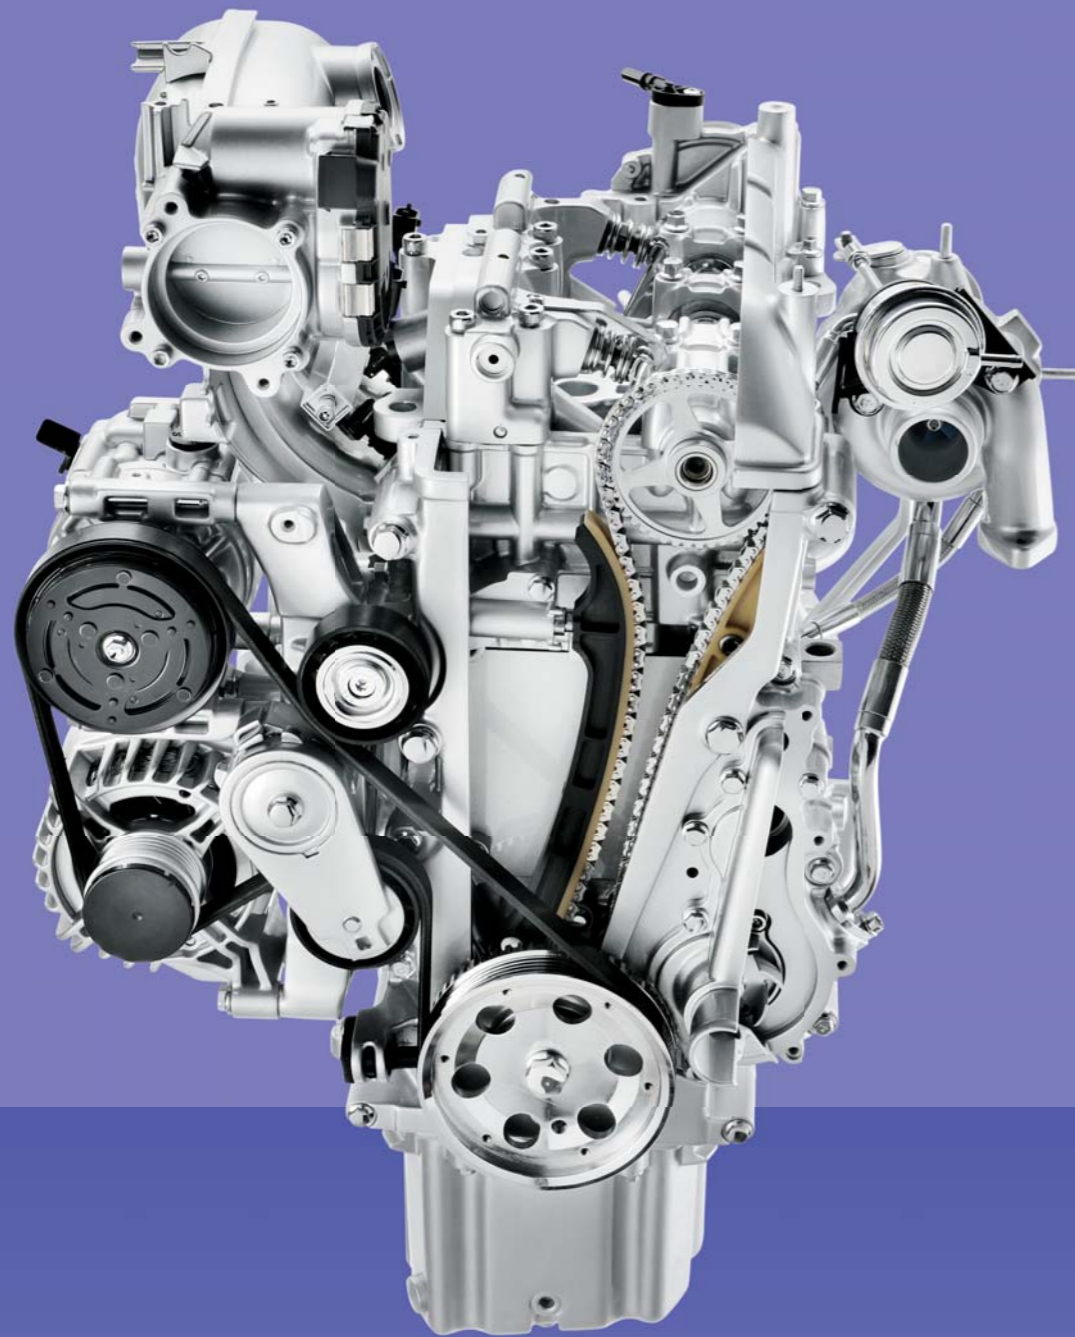

Engines

“Style must have substance.”

Let's talk about heart. My genetic make-up comes with lots of options.

First and foremost is the revolutionary TwinAir Fiat's two-cylinder engine that has taken the philosophy of downsizing to the highest levels. Its reduced size, emissions and fuel consumption still gives great performance and is incredibly satisfying to drive. Now the TwinAir Turbo 85 HP is joined by the powerful new TwinAir Turbo 105 HP, which adopts refined technology, like supercharging via high-efficiency turbocharger, the integration of the exhaust manifold in the cylinder head and the brand-new MultiAir II intake valve control system. All this means a decidedly spirited character coupled with low consumption.

Then there are my other two treasures: the 1.2 69 HP and 1.3 MultiJet 16v 95 HP engines. I can't say which one is my favourite, even though it should be said that in the city the TwinAir pulls out the truly best in me. I become agile, light and responsive!