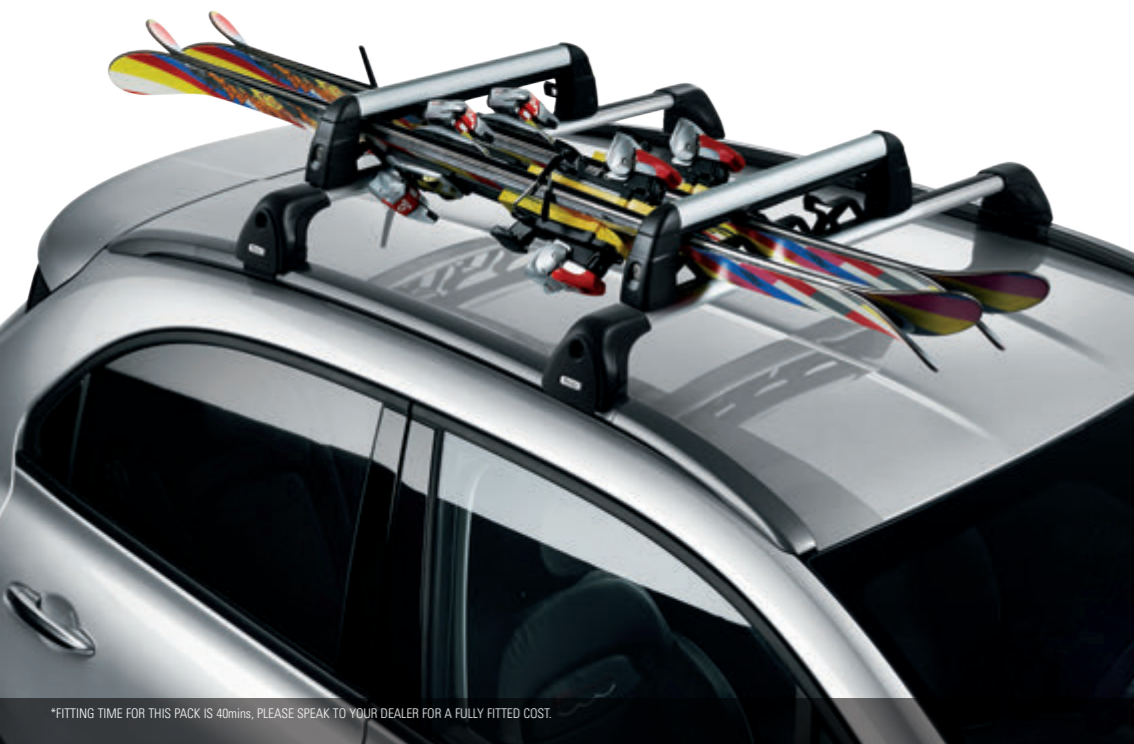

WINTER XTRA PACK

REF. 71807442

Available for all versions with steel roof.

PACK PRICE £234.60
INC. VAT & EXCLUDES FITTING*
CUSTOMER SAVING £55.70