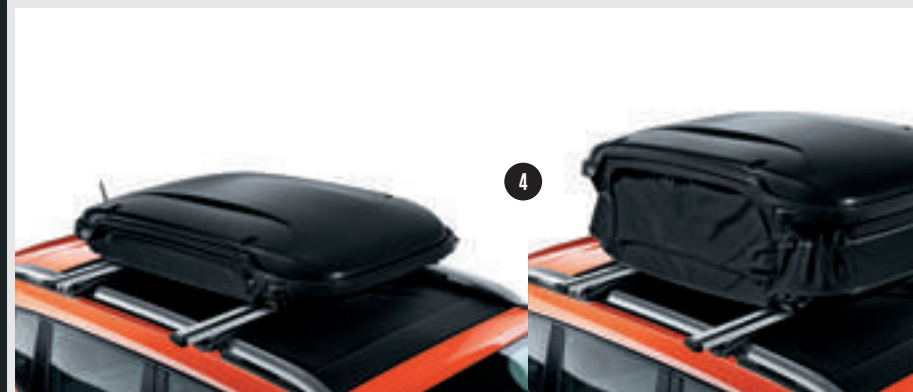

TCINT869

8. UPRIGHT-MOUNT STYLE BIKE CARRIER.⁽¹⁾

The most elegant and convenient way of carrying your bike on the car roof. Light and elegant aluminium design. Fits bike frames up to 100mm (oval 80mm x 100mm, round 22 - 80mm) Can easily be fitted on either side of the car roof by moving the frame holder to the left or right side.

TC591PRO

9. ROOF TOP WEATHERPROOF LUGGAGE CARRIER.⁽¹⁾

A heavy-duty, black nylon carrier that is easily installed. It features a covered zipper opening, lined seams and sew-in tie-down straps, providing 183.5cm³ of additional storage space.

82207198

10. ROOF-MOUNT SKI AND SNOWBOARD CARRIER.⁽¹⁾

Carrier holds up to four snowboards, six pairs of skis or a combination of the two. Features corrosion-resistant lock covers and either-side opening for easy loading and unloading. Mounts to the Sport Utility Bars.⁽²⁾

TC727DEL

11. ROOF-MOUNT CANOE CARRIER.⁽¹⁾

This fully adjustable carrier with latching nylon straps holds one canoe and mounts to the Sport Utility Bars.⁽²⁾

TC579CAN

12. ROOF-MOUNT WATERSPORTS CARRIER.⁽¹⁾

This versatile carrier transports most kayaks, sailboards, or surfboards and includes latching nylon strap and slip-resistant pads. Mounts to the Sport Utility Bars.⁽²⁾

TC883KAY

⁽¹⁾Properly secure all cargo.

⁽²⁾Sold separately.