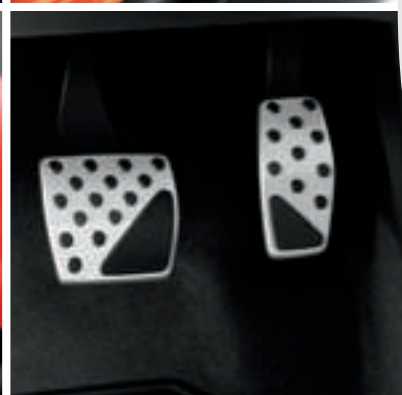

Overseas model shown.

12