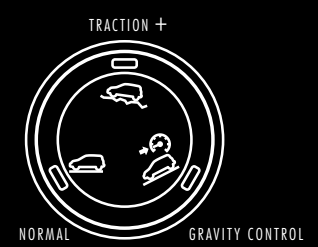

android auto To enjoy Android Auto™** connect your compatible smartphone to the specific USB port in your car.

** Android Auto™ is a trademark of Google Inc.

THE MODE SELECTOR ALLOWS YOU TO GO AS WILD AS YOU WANT, USING ONE OF THE THREE MODES (NORMAL, TRACTION+ AND GRAVITY CONTROL) YOU CAN SWITCH FROM THE STREETS TO A MORE ADVENTUROUS YOU.

27°C N NORMAL 1105 km	27°C N TRACTION+ 1105 km	27°C N GRAVITY CONTROL 1105 km