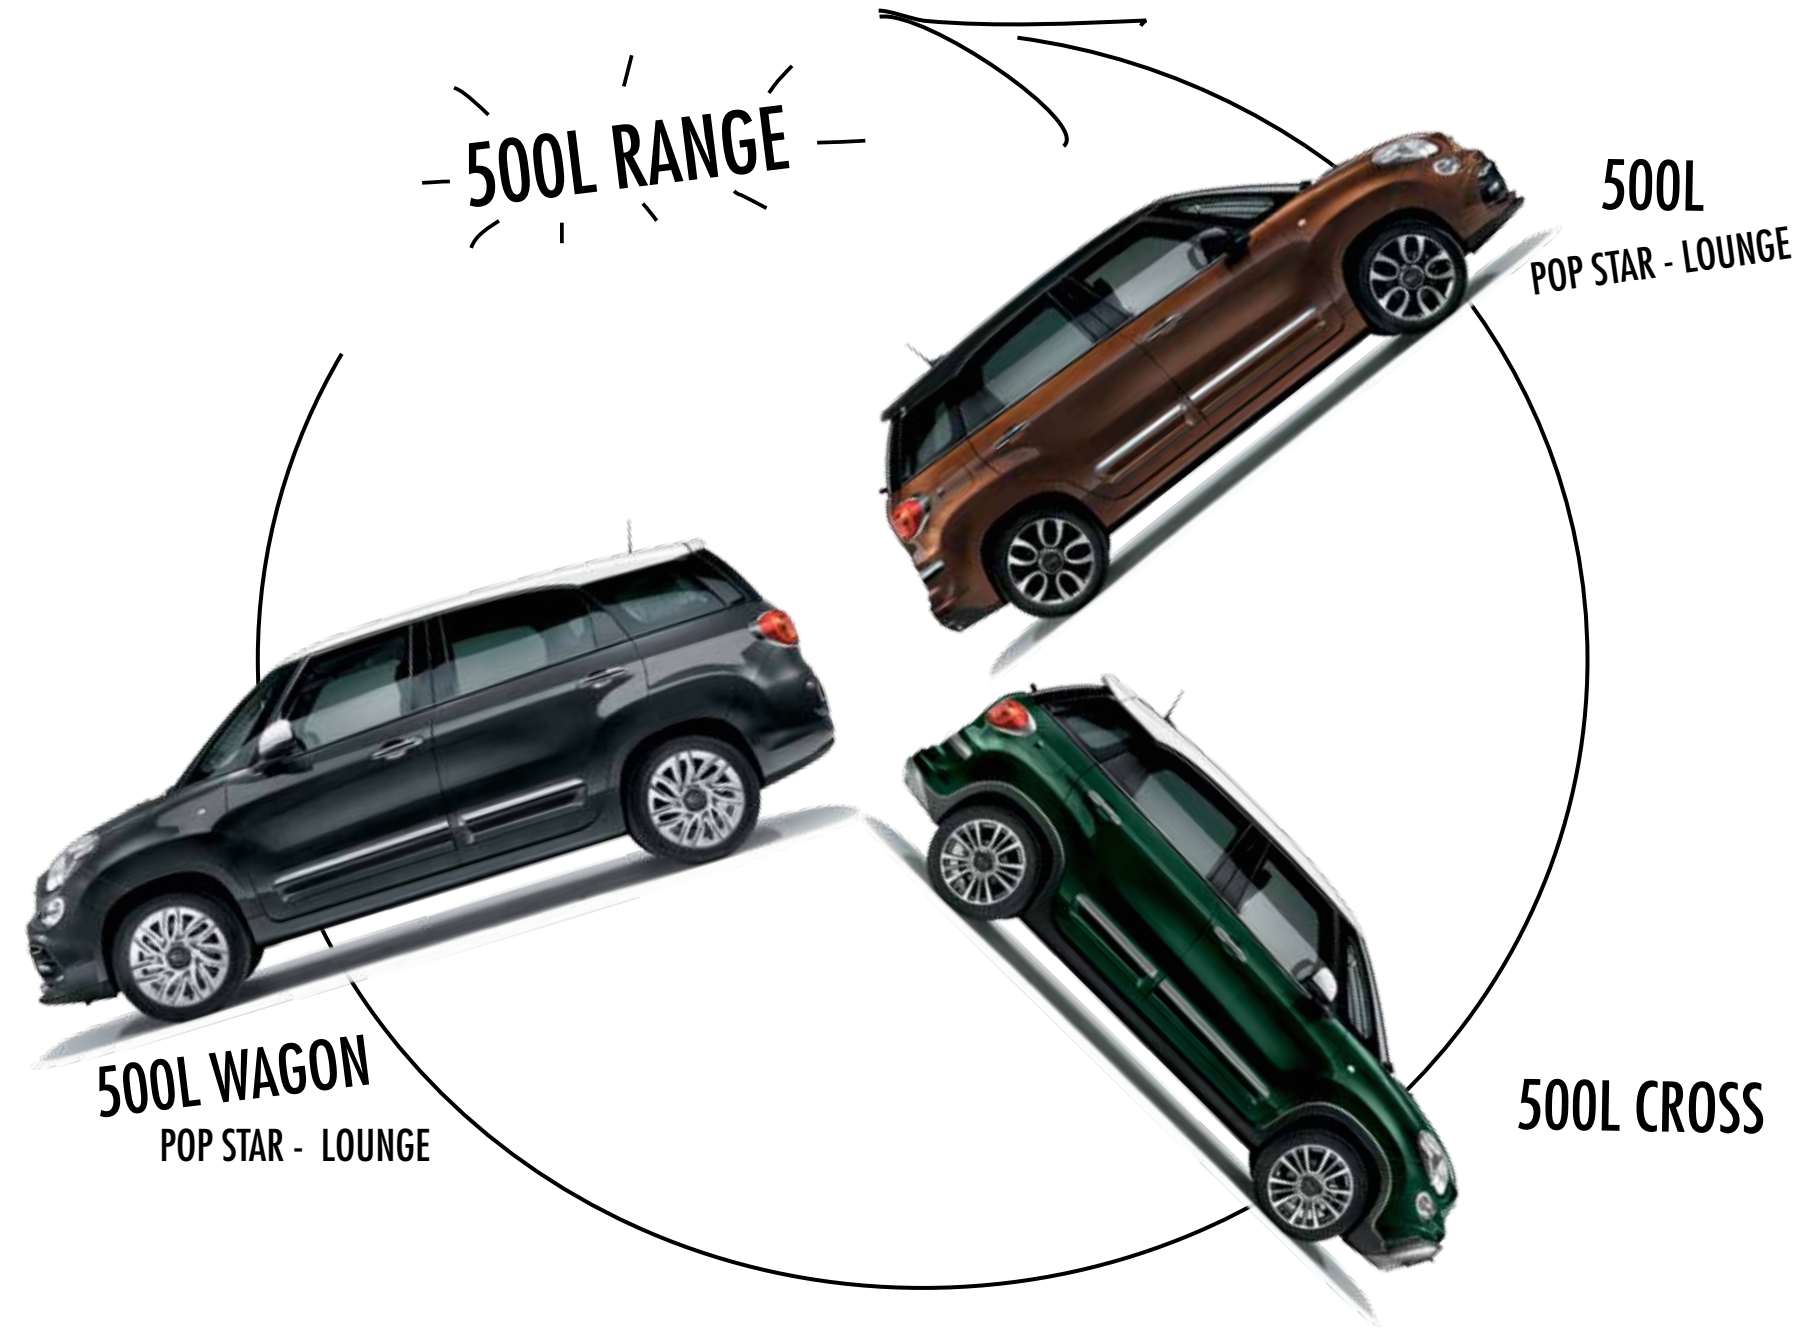

EACH TO THEIR OWN
AND SPACE FOR
everyone