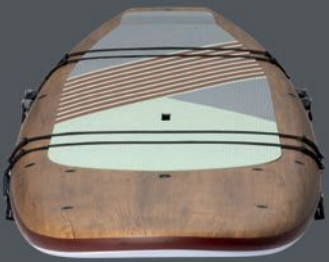

Accommodates up to two snowboards, six pairs of skis or a combination of both.

PRORIDE XT ROOFTOP BIKE RACK

**WATER SPORT CARRIERS<sup>(1)</sup>**

---

Mount to the Roof Rack Crossbars.

SURFBOARD OR PADDLEBOARD RACK

COMPASS VERTICAL KAYAK RACK  
Accommodates up to two kayaks, two stand up paddleboards or a combination of both.

DOCKGRIP HORIZONTAL KAYAK RACK

<sup>(1)</sup> Properly secure all cargo. <sup>(2)</sup> Sold separately.