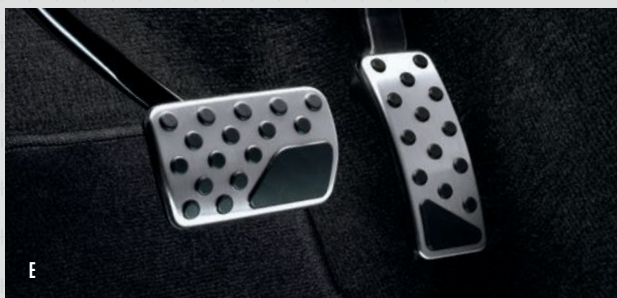

OUTFITTED FOR THE LONG HAUL

DURANGO R/T IN DESTROYER GRAY FEATURES HITCH RECEIVER, SIDE WINDOW AIR DEFLECTORS AND BLACK TUBULAR SIDE STEPS

D

E

F

A. HITCH RECEIVER⁽¹⁾ Two-inch opening and towing capacity of up to 6,200 lb with Pentastar® V6 engine or 7,200 lb with available V8 engine (with weight-distribution equipment). Hitch Ball, Ball Mount and Wiring Harness sold separately. [82214135AB]

B. SIDE WINDOW AIR DEFLECTORS. Reduce wind noise and allow windows to be open even during inclement weather. [82212053AC]

TUBULAR SIDE STEPS. Add functionality and style. Steps feature skid-resistant black rubber pads for easy entry and exit from vehicle. No drilling required.

C. BLACK. [82212299AE]

D. CHROME. [82212298AE]

E. BRIGHT PEDAL KIT. Stainless steel pedal covers with black rubber pads. No drilling required. [82212055]

F. DOOR SILL GUARDS. Brushed stainless steel with laser-etched Durango logo. Set of two. [82212281]

Not all part numbers shown. See dealer for additional part numbers by vehicle application.

⁽¹⁾ Check User Guide for hitch type, load capacity and heavy-duty equipment required. Do not exceed rated tow capacity of the vehicle as equipped. May require additional items not sold by Mopar®.