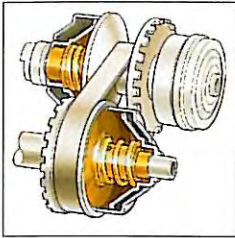

HONDA CIVIC 4 Door Sedan

SPECIFICATIONS/EQUIPMENT

ENGINEERING

	GLI	VTi
Engine	All aluminium, 1.6 Litre, SOHC, 16 valve, in-line 4 cylinder	All aluminium, 1.6 Litre, SOHC, 16 valve, in-line 4 cylinder VTEC
Displacement (cc)	1590	1590
Bore & stroke (mm)	75 x 90	75 x 90
Compression ratio	9.4 : 1	9.2 : 1
Maximum power (kW/PS) @ rpm	88/120 @ 6400	88/120 @ 6300
Maximum torque (Nm/kgm) @ rpm	144/14.7 @ 5000	145/14.8 @ 5500
Induction System	Programmed Fuel Injection (PGM-FI) System	Programmed Fuel Injection (PGM-FI) System
Ignition System	Programmed Ignition System (PGM-IG)	Programmed Ignition System (PGM-IG)
Battery	12V maintenance free	12V maintenance free
Emission control	3-way catalytic converter	3-way catalytic converter
Transmission type Manual	Synchromesh 5-speed	Synchromesh 5-speed
Transmission type Automatic	4-speed	CVT Multi Matic
Gear Ratios	Manual/Automatic	Manual
1st	3.250/2.600	3.250
2nd	1.909/1.468	1.909
3rd	1.250/0.926	1.250
4th	0.909/0.673	0.909
5th	0.702/-	0.702
Reverse	3.153/1.954	3.153
Final	4.058/4.357	4.250
CVT Multi Matic		
Low	-	2.466
High	-	0.449
Reverse	-	2.466
Final	-	4.357

SUSPENSION / CHASSIS

	GLI	VTi
Suspension - front & rear	Independent 4-wheel double wishbone	Independent 4-wheel double wishbone
Stabiliser bars	Front	Front
Damper type - front & rear	Gas pressurised with Honda Progressive Valve (HPV)	Gas pressurised with Honda Progressive Valve (HPV)
Steering System	Power assisted rack & pinion	Power assisted rack & pinion
Steering wheel turns to lock	3.5	3.5
Turning circle - kerb to kerb (m)	10.0	10.0
Brakes - Front	Power assisted discs - vented	Power assisted discs - vented
- Rear	Power assisted discs	Power assisted discs
Wheel size	5J x 14	5J x 14
Tyre size & rating	175/65 R14	185/60 R14
Wheels	Full wheel covers	Full wheel covers
Temporary spare tyre	•	•