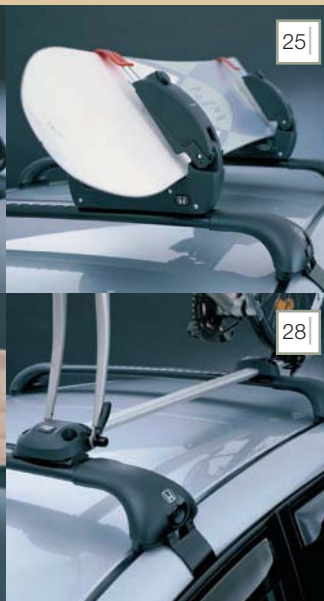

- 23 | Roof rack
  Load capacity: 50kg
- 24 | Tie down
- 25 | Snowboard attachment
- 26 | Ski attachment
- 27 | Universal attachment
- 28 | Bike attachment
- 29 | Kayak attachment
- 30 | Roof box
- 31 | Tow bar kit inc. Shadowmount cover
  & chrome tow ball (*sold separately*)
- 32 | Front mudflap set
  Rear mudflap set (*not shown, sold separately*)
- 33 | The Pak – Recovery pack
- 34 | Cargo area storage bag
- 35 | Honda stock a complete range of
  Genuine fluids and lubricants.
  Ask your dealer for details

versatility