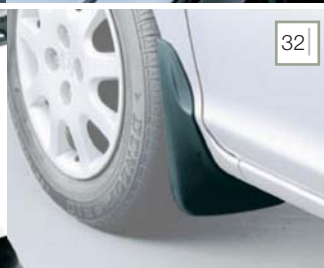

- 23 | Roof rack
  Load capacity: 50kg
- 24 | Tie down
- 25 | Snowboard attachment
- 26 | Ski attachment
- 27 | Universal attachment
- 28 | Bike attachment
- 29 | Kayak attachment
- 30 | Roof box
- 31 | Tow bar kit inc. Shadowmount cover
  & chrome tow ball (*sold separately*)
- 32 | Front mudflap set
  Rear mudflap set (*not shown, sold separately*)
- 33 | The Pak – Recovery pack
- 34 | Cargo area storage bag
- 35 | Honda stock a complete range of
  Genuine fluids and lubricants.
  Ask your dealer for details

versatility