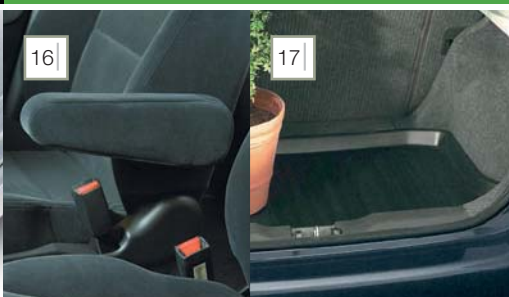

22 | Front Sheepskin Seat Cover Set - Grey

Full Set Sheepskin Seat Covers - Grey, also available

15

interior

14

16

17

18