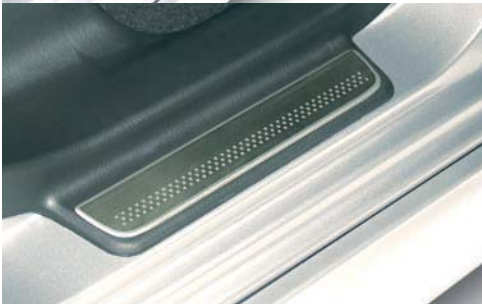

10 | Metal-look Interior Panel set
Outlet (2 pieces)

12

12 | Metal-look Interior Panel set
Centre (2 pieces)

13

13 | Metal-look Interior Panel set
Switch (4 pieces)

14

14 | Door Step Garnish Cover
(4 pieces - front & rear)