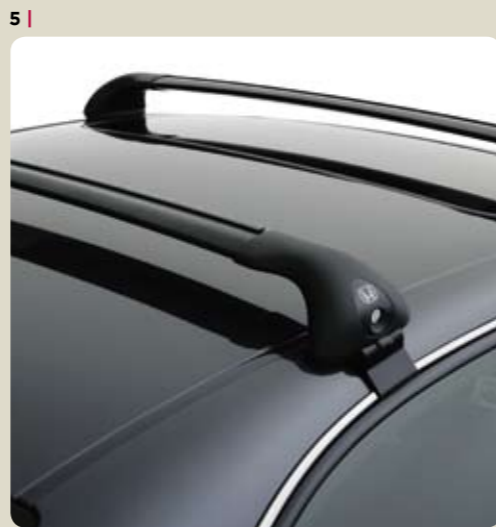

{ EXTRA ELEGANCE } With a car as magnificently finished as the new Legend, it's hard to imagine that any more could be added. But of course, everything can be enhanced – even the Legend's sleek exterior. So to help you tailor your Legend to suit your idea of perfection, a range of stylish Honda Accessories are available, from rear spoilers, to body-coloured mudguards, to door visor sets. ❁

EXTERIOR STYLING

- 1 | Rear tail spoiler
- 2 | Door visor set
- 3 | Body-coloured mud guards (front and rear set)
- 4 | Number plate frame

{ MAKE A POWERFUL STATEMENT } From roof attachments, to cargo nets, to towbars and chrome towballs, we've got all your touring desires covered. ❁

INTERIOR STYLING

17 | Steering wheel, 4-spoke (available in black, grey or beige premium leather and woodgrain look)

18 | Select knob (available in black, grey or beige premium leather and woodgrain look)