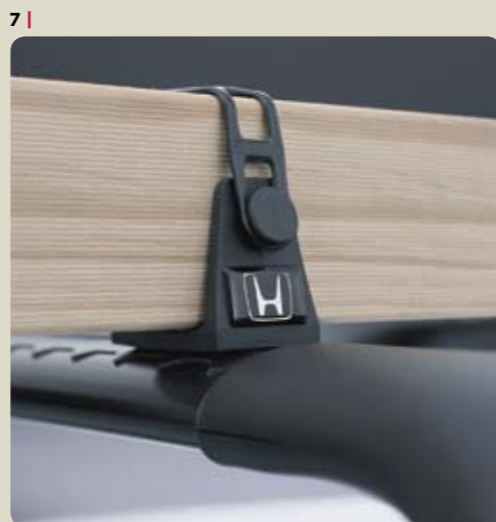

{ EXTRA ELEGANCE } With a car as magnificently finished as the new Legend, it's hard to imagine that any more could be added. But of course, everything can be enhanced – even the Legend's sleek exterior. So to help you tailor your Legend to suit your idea of perfection, a range of stylish Honda Accessories are available, from rear spoilers, to body-coloured mudguards, to door visor sets. ❁

EXTERIOR STYLING

- 1 | Rear tail spoiler
- 2 | Door visor set
- 3 | Body-coloured mud guards (front and rear set)
- 4 | Number plate frame

{ MAKE A POWERFUL STATEMENT } From roof attachments, to cargo nets, to towbars and chrome towballs, we've got all your touring desires covered. ❁

17 |

18 |

19 |

20 |

{ FURTHER REFINEMENT } When too much interior luxury is not enough, you may like to consider some extravagant extras for your Legend, like a leather and woodgrain look steering wheel or a tailored mat set. You can also choose from extras like rear parking sensors and wheel lock nut sets which will not only fortify your prized possession, but enhance it too. ✿

INTERIOR STYLING

17 | Steering wheel, 4-spoke (available in black, grey or beige premium leather and woodgrain look)

18 | Select knob (available in black, grey or beige premium leather and woodgrain look)