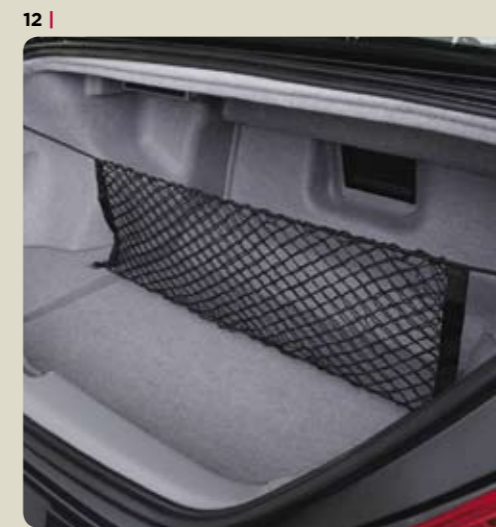

{ EXTRA ELEGANCE } With a car as magnificently finished as the new Legend, it's hard to imagine that any more could be added. But of course, everything can be enhanced – even the Legend's sleek exterior. So to help you tailor your Legend to suit your idea of perfection, a range of stylish Honda Accessories are available, from rear spoilers, to body-coloured mudguards, to door visor sets. ❁

EXTERIOR STYLING

- 1 | Rear tail spoiler
- 2 | Door visor set
- 3 | Body-coloured mud guards (front and rear set)
- 4 | Number plate frame

{ MAKE A POWERFUL STATEMENT } From roof attachments, to cargo nets, to towbars and chrome towballs, we've got all your touring desires covered. ❁