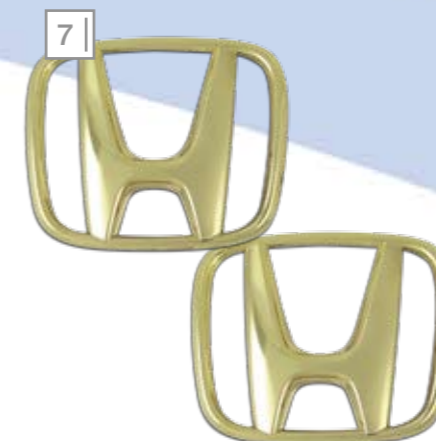

*Honda Odyssey Genuine Accessories*

**Odyssey**

Number plate frame

Fog lights

Front under spoiler

Alloy wheels

Side skirts

Rear under spoiler

Roof rails

*Odyssey* ACCESSORIES

**LOOK EVEN SEXIER**

As any driver of the new Honda Odyssey knows, it really doesn't feel like a seven-seater. And to the casual observer, it doesn't look like one either. That's because of a little thing called sex appeal – something the Odyssey's not short on. And now, with a range of Genuine Honda Accessories to choose from, you can make your Odyssey look even sexier. From front under spoilers to gold emblem sets, there are plenty of sexy ways to enhance your look.

**EXTERIOR STYLING**

- 1/ Front Under Spoiler
- 2/ Rear Under Skirt
- 3/ Side Skirt Set
- 4/ Fog Lights
- 5/ Rear Tail Spoiler
- 6/ Number Plate Frame
- 7/ Gold Emblem Set

**WHEELS**

*Wheel nut set required for fitment of alloy wheels (Sold Separately).*

- 8/ Alloy Wheels - 16 inch, 7 spoke polished\*
- 9/ Alloy Wheels - 16 inch, 6 twin spoke
- 10/ Wheel Lock Nut Set

\* Standard on Luxury model.

**HAVE YOU GOT PROTECTION?**

When you look as attractive as the new Honda Odyssey, it's a good idea to always carry protection. And what better way to do that than with Genuine Honda Accessories like rear parking sensors and the headlight protector set? And don't forget accessories for the inside. When there's room to accommodate a family of seven, the interior requires just as much protective care. Sex appeal is worth preserving, after all.