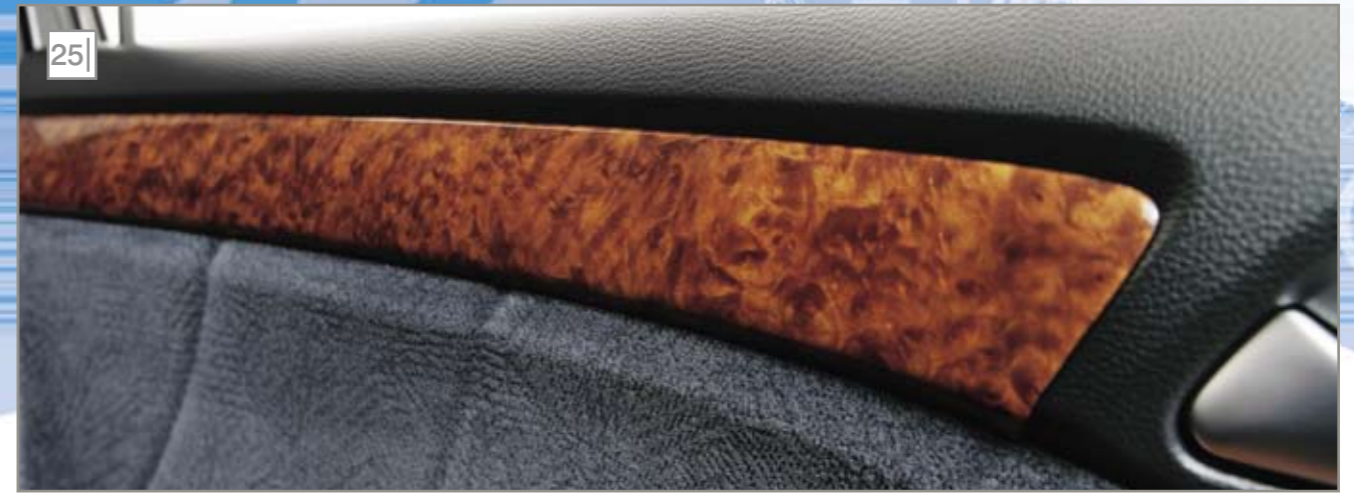

ENHANCE YOUR INNER BEAUTY

Your Odyssey is just as beautiful on the inside as it is on the outside. So why not highlight its inner aspects with some special accessories? Choose from a range of sexy enhancements, from a 4 spoke steering wheel to a chic gear shift knob. Or accentuate the cabin with stylish wood grain look paneling, available in brown, dark brown (shown) or black. It's the perfect way to personalise your Odyssey's sexy interior.

INTERIOR STYLING

22/ Steering Wheel, 4 Spoke*
(only available in dark brown & brown wood grain look.)

23/ Gear Shift Select Knob

24/ Interior Panel; Roof A/C Outlet

25/ Interior Panel; Door Panel

26/ Interior Panel; Passenger Side Dash Panel

27/ Side Garnish Cover is also available in Ivory*

AUDIO

28/ CD Changer - 6 Disc*

* Standard on Luxury Model.