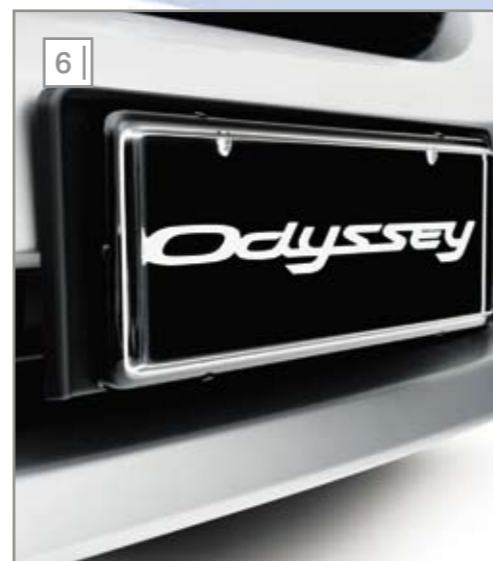

WHEELS

Wheel nut set required for fitment of alloy wheels (Sold Separately).

- 8/ Alloy Wheels - 16 inch, 7 spoke polished*
- 9/ Alloy Wheels - 16 inch, 6 twin spoke
- 10/ Wheel Lock Nut Set