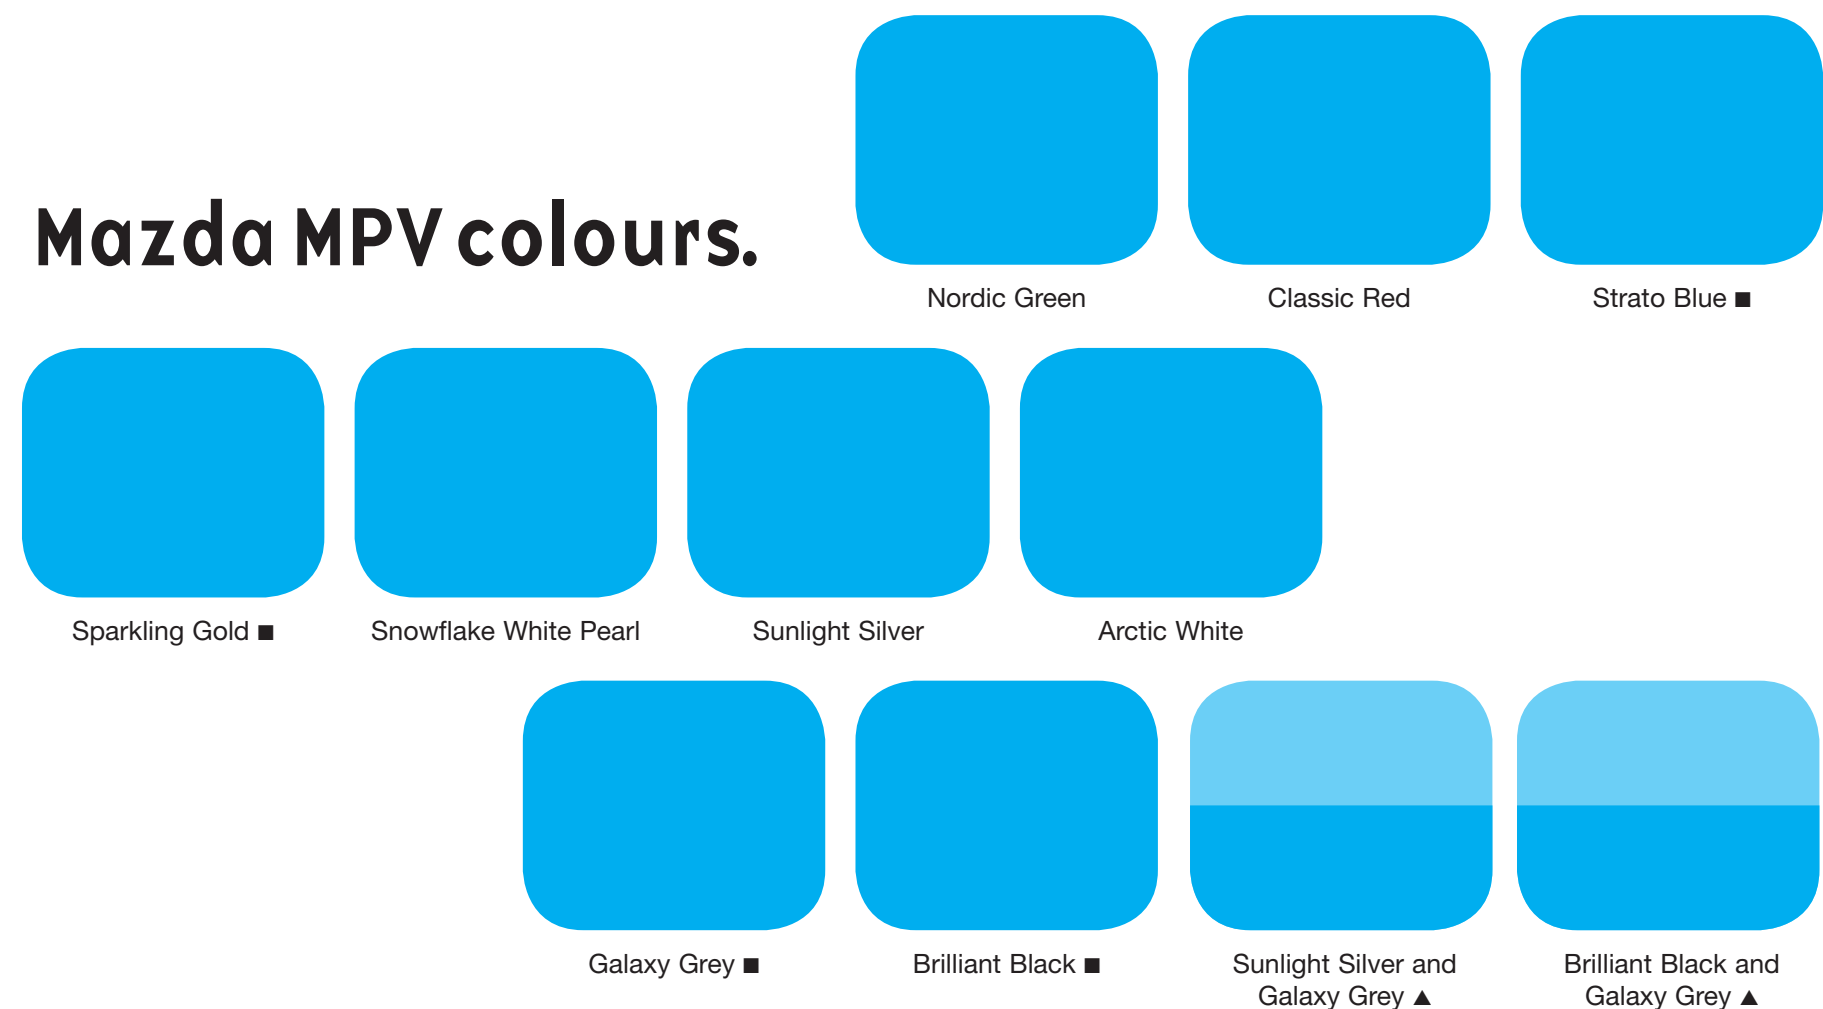

Mazda MPV colours.