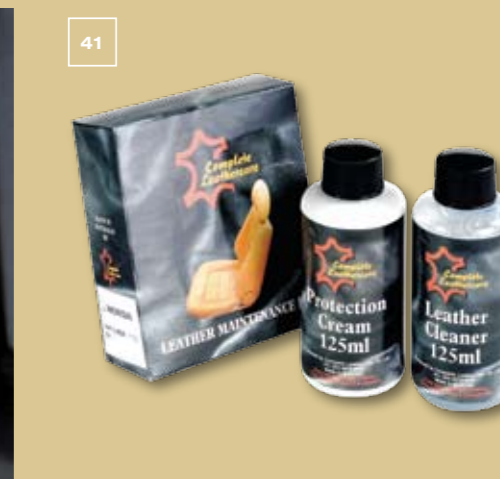

Protection