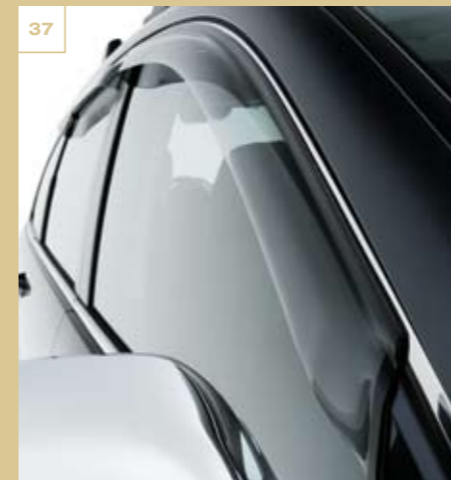

Protection