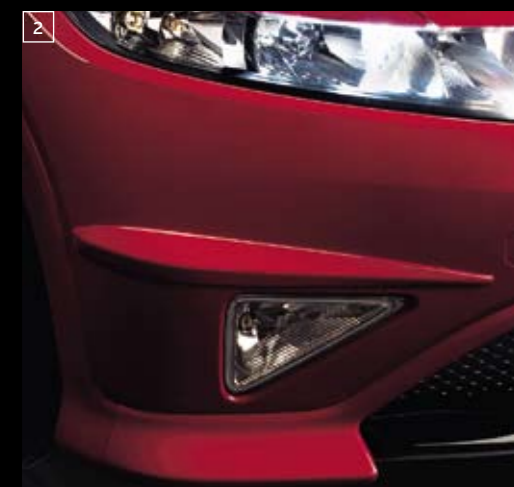

TYPE R EMBLEM SET

FRONT SKIRT

FRONT BUMPER TRIM

DOOR TRIM

TYPE R EMBLEM SET

Exterior Accessories

1. & 5. Front & Rear Skirts (Sold separately.)

Amplify your Civic Type R's attitude with these race-inspired black and body-coloured skirts.