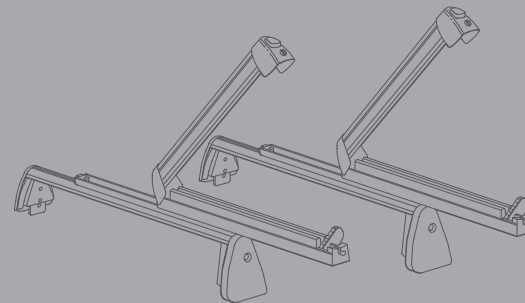

Transport 12