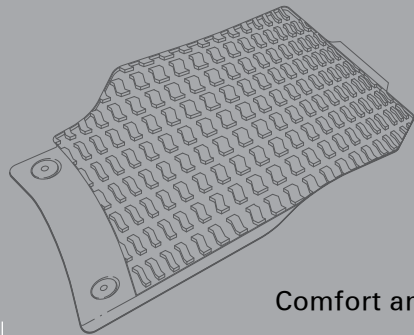

Sport and Design 4

Transport 12

Communications..... 16

Comfort and protection 18

Get underway in style!

More elegance for your Audi: the cast aluminium wheels from Audi Genuine Accessories®. They are specially made for the A4 and perfectly enhance its design and driving comfort.