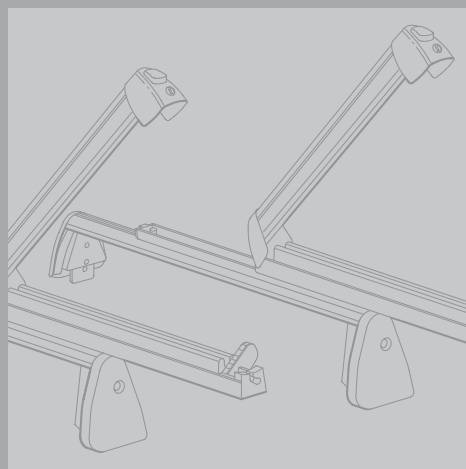

Audi A4 Accessories