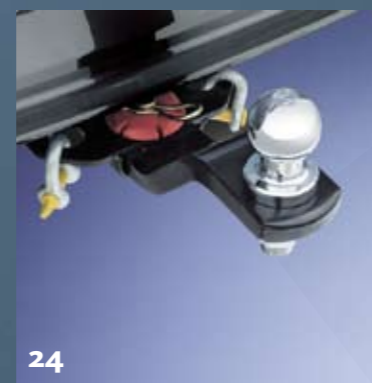

Touring, Cargo and Storage

18

19

20

21

22

23

24

25

18 Roof Rack Set (50kg weight capacity). Conveniently carry items such as bikes and skis outside the vehicle. The versatile Roof Rack Set is designed to be used with items **19-23: 5 Row Ski and Snowboard Attachment, Bike Attachment, Kayak Attachment, Surfboard Attachment and Roof Box.** **24 Tow Bar Kit and Chrome Tow Ball (chrome tow ball sold separately).** Designed to Honda's strict specifications to help you broaden your lifestyle options. Maximum towing capacity: Trailer with brake 1200kg, Trailer without brake 500kg, Downball force: 60kg. Please refer to Owner's Manual for full details. **25 Tongue and Tow Ball Storage Bag (chrome tow ball sold separately).** Secure the tow bar tongue and tow ball when not in use.

Protection

26

28

27

29

30

31

26-27 Deluxe Tailored Mat Set. Further enhance and protect your Accord's interior. Available in Black and Ivory with a stylish pattern and the Accord logo. **28 Luggage Area Protector Tray.** This custom fit addition, with its precisely fitting lip is designed to protect the cargo area from spills, wear and tear. **29 All-Weather Rubber Mat Set.** The ultimate protection for your Accord's carpeting, they're long-wearing and easy to clean. **30 Organiser Box.** Keeps your boot tidy and folds away flat for easy storage. **31 Rear Bumper and Bootlip Protector.** Protect the rear bumper and bootlip from everyday wear and tear.