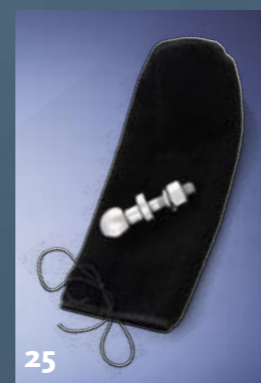

25

18 Roof Rack Set (50kg weight capacity). Conveniently carry items such as bikes and skis outside the vehicle. The versatile Roof Rack Set is designed to be used with items **19-23: 5 Row Ski and Snowboard Attachment, Bike Attachment, Kayak Attachment, Surfboard Attachment and Roof Box.** **24 Tow Bar Kit and Chrome Tow Ball (chrome tow ball sold separately).** Designed to Honda's strict specifications to help you broaden your lifestyle options. Maximum towing capacity: Trailer with brake 1200kg, Trailer without brake 500kg, Downball force: 60kg. Please refer to Owner's Manual for full details. **25 Tongue and Tow Ball Storage Bag (chrome tow ball sold separately).** Secure the tow bar tongue and tow ball when not in use.