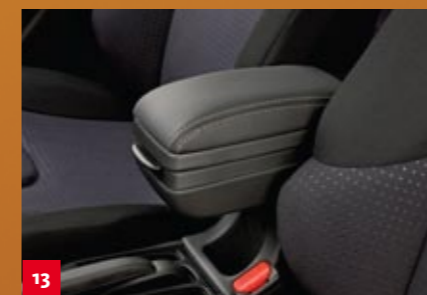

Touring, Cargo and Storage

5 Roof Rack Set (50kg weight capacity). Conveniently carry items such as bikes and skis outside the vehicle. The versatile Roof Rack Set is designed to be used with Honda Genuine Cargo Accessories. **6 Bike Attachment.** **7 Row Ski or Snowboard Attachment.** **8 Surfboard Attachment.** **9 Kayak Attachment.** **10 Roof Box** (36kg weight capacity). **11 Organiser Box.** A fully functional cargo management system that helps keep things organised, limits movement, and provides protection for items in the boot. **12 Portable Ash Tray.** Help keep the Jazz's interior in showroom condition. Also available Accessory Cigarette Lighter Assembly (not shown). **13 Arm Rest Console.** **14 Tow Bar Kit* and Chrome Tow Ball** (sold separately). A complete solution that is designed to Honda's strict specifications to help you broaden your lifestyle options. Maximum towing capacities: Trailer with brake: 1,000kg, Trailer without brake: 450kg, Downball force: 70kg. Please refer to the Owner's Manual for full details. **15 Tongue and Tow Ball Storage Bag**^.

^Chrome Tow Ball not included. *Tow Bar Kit is compatible with the Accessory Rear Under spoiler.