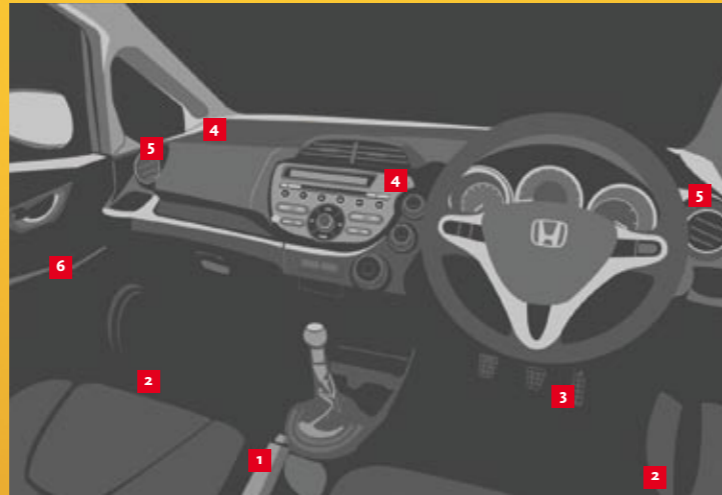

Interior Styling

Take a step up

The new Jazz steps up from the previous model and from the competition – in power, comfort and design characteristics. You'll notice the improved all-round performance, superior handling, sporty styling, premium space and comfort. The genuine Jazz accessories complement the design, by bringing even more sporty styling options, safety features, and high quality enhancements. Personalise your Jazz – make a statement.