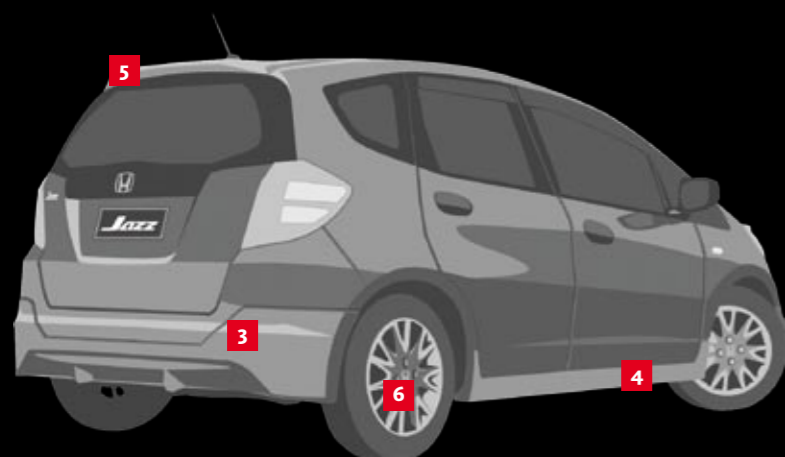

Exterior Styling

16" 7-Spoke Alloy Wheels (VTi-S model only)