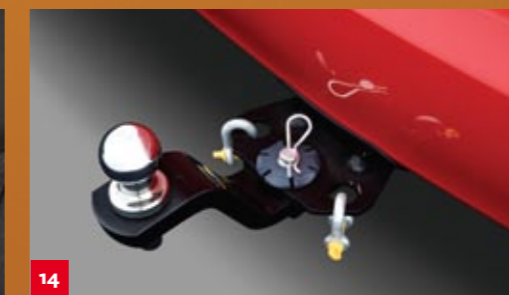

Touring, Cargo and Storage

5 Roof Rack Set (50kg weight capacity). Conveniently carry items such as bikes and skis outside the vehicle. The versatile Roof Rack Set is designed to be used with Honda Genuine Cargo Accessories. **6 Bike Attachment.** **7 Row Ski or Snowboard Attachment.** **8 Surfboard Attachment.** **9 Kayak Attachment.** **10 Roof Box** (36kg weight capacity). **11 Organiser Box.** A fully functional cargo management system that helps keep things organised, limits movement, and provides protection for items in the boot. **12 Portable Ash Tray.** Help keep the Jazz's interior in showroom condition. Also available Accessory Cigarette Lighter Assembly (not shown). **13 Arm Rest Console.** **14 Tow Bar Kit* and Chrome Tow Ball** (sold separately). A complete solution that is designed to Honda's strict specifications to help you broaden your lifestyle options. Maximum towing capacities: Trailer with brake: 1,000kg, Trailer without brake: 450kg, Downball force: 70kg. Please refer to the Owner's Manual for full details. **15 Tongue and Tow Ball Storage Bag**^.

^Chrome Tow Ball not included. *Tow Bar Kit is compatible with the Accessory Rear Under spoiler.