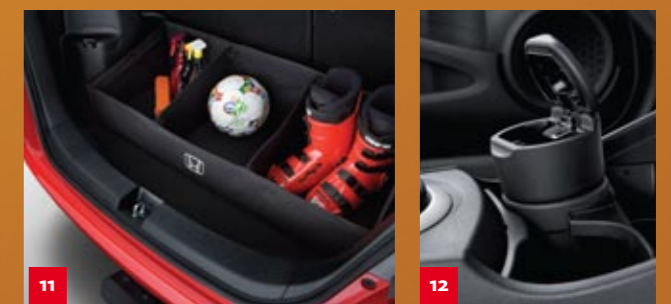

Touring, Cargo and Storage

5 Roof Rack Set (50kg weight capacity). Conveniently carry items such as bikes and skis outside the vehicle. The versatile Roof Rack Set is designed to be used with Honda Genuine Cargo Accessories. **6 Bike Attachment.** **7 Row Ski or Snowboard Attachment.** **8 Surfboard Attachment.** **9 Kayak Attachment.** **10 Roof Box** (36kg weight capacity). **11 Organiser Box.** A fully functional cargo management system that helps keep things organised, limits movement, and provides protection for items in the boot. **12 Portable Ash Tray.** Help keep the Jazz's interior in showroom condition. Also available Accessory Cigarette Lighter Assembly (not shown). **13 Arm Rest Console.** **14 Tow Bar Kit* and Chrome Tow Ball** (sold separately). A complete solution that is designed to Honda's strict specifications to help you broaden your lifestyle options. Maximum towing capacities: Trailer with brake: 1,000kg, Trailer without brake: 450kg, Downball force: 70kg. Please refer to the Owner's Manual for full details. **15 Tongue and Tow Ball Storage Bag**^.

^Chrome Tow Ball not included. *Tow Bar Kit is compatible with the Accessory Rear Under spoiler.