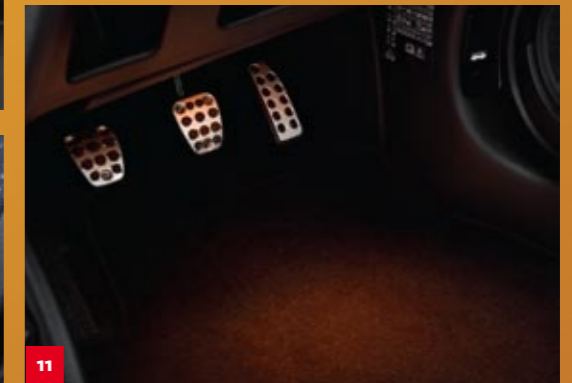

Interior Styling

Bluetooth® Phone System† Communicating made easy

No matter where you've left your mobile phone in the car, this intelligent phone system lets you take calls with your hands on the steering wheel and your eyes on the road. Using versatile technology, the Bluetooth® Phone System is easy and safe to use. It automatically detects a call and conveniently turns down the audio system. Once the call has finished, the audio system is automatically turned back up. No wires, no cradles, no hassles. Please check mobile phone compatibility with your Honda Dealer.

1-2 Door Sill Garnish 4-Piece Set. Offers great protection and enhanced styling for the Jazz. Available in Illuminated Blue (1) and non-Illuminated Metal Finish (2). **3-4 Manual (5MT) Leather Gear Shift Knob with Boot, and Automatic (5AT) Leather Gear Select Knob with Red Garnish** (sold separately). Constructed from high quality materials these accessories further enhance the stylish interior. **5 Steering Wheel Garnish (Red).** Brighten up the existing interior with the stylish red steering wheel garnish. **6 Sports Pedal Set.** Replace the standard pedals with a set of specially designed sports pedals. Available in a sleek silver finish for manual and automatic (not shown) transmissions. **7 Leather Hand Brake Cover (Red).** Improve the Jazz's interior further with a sophisticated leather hand brake cover.

8-10 Carbon-Style Interior 4-Piece Audio Control Panel Garnish Set, Interior 3-Piece Meter Visor and Air Outlet Ring Garnish Set and Interior 4-Piece Door Grip Garnish Set (sold separately). These sophisticated carbon-style garnishes are created to fit with the Jazz's already sleek interior contours to further enhance its style and design. Featuring a glossy UV-resistant top coat and superior factory colour and grain, these quality garnishes give the interior a very distinctive look and adds value to the vehicle, making it the perfect option for a custom look Jazz. **11 Accent Light Set (Amber).** Create a soothing ambience for the Jazz's interior. **12 Bluetooth® Phone System†.** Communicating made easy.

†Bluetooth® is a trademark of Bluetooth® SIG, Inc.