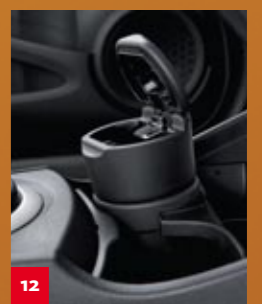

Touring, Cargo and Storage

5 Roof Rack Set (50kg weight capacity). Conveniently carry items such as bikes and skis outside the vehicle. The versatile Roof Rack Set is designed to be used with Honda Genuine Cargo Accessories. **6 Bike Attachment.** **7 Row Ski or Snowboard Attachment.** **8 Surfboard Attachment.** **9 Kayak Attachment.** **10 Roof Box** (36kg weight capacity). **11 Organiser Box.** A fully functional cargo management system that helps keep things organised, limits movement, and provides protection for items in the boot. **12 Portable Ash Tray.** Help keep the Jazz's interior in showroom condition. Also available Accessory Cigarette Lighter Assembly (not shown). **13 Arm Rest Console.** **14 Tow Bar Kit* and Chrome Tow Ball** (sold separately). A complete solution that is designed to Honda's strict specifications to help you broaden your lifestyle options. Maximum towing capacities: Trailer with brake: 1,000kg, Trailer without brake: 450kg, Downball force: 70kg. Please refer to the Owner's Manual for full details. **15 Tongue and Tow Ball Storage Bag**^.

^Chrome Tow Ball not included. *Tow Bar Kit is compatible with the Accessory Rear Under spoiler.