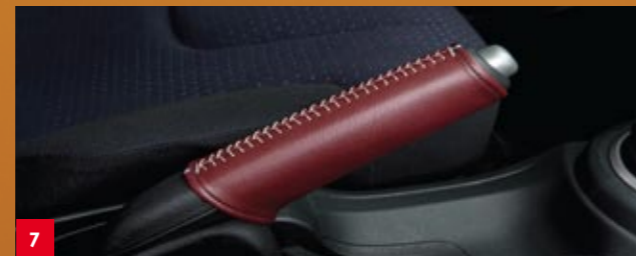

Interior Styling

Bluetooth® Phone System† Communicating made easy

No matter where you've left your mobile phone in the car, this intelligent phone system lets you take calls with your hands on the steering wheel and your eyes on the road. Using versatile technology, the Bluetooth® Phone System is easy and safe to use. It automatically detects a call and conveniently turns down the audio system. Once the call has finished, the audio system is automatically turned back up. No wires, no cradles, no hassles. Please check mobile phone compatibility with your Honda Dealer.

1-2 Door Sill Garnish 4-Piece Set. Offers great protection and enhanced styling for the Jazz. Available in Illuminated Blue (1) and non-Illuminated Metal Finish (2). **3-4 Manual (5MT) Leather Gear Shift Knob with Boot, and Automatic (5AT) Leather Gear Select Knob with Red Garnish** (sold separately). Constructed from high quality materials these accessories further enhance the stylish interior. **5 Steering Wheel Garnish (Red).** Brighten up the existing interior with the stylish red steering wheel garnish. **6 Sports Pedal Set.** Replace the standard pedals with a set of specially designed sports pedals. Available in a sleek silver finish for manual and automatic (not shown) transmissions. **7 Leather Hand Brake Cover (Red).** Improve the Jazz's interior further with a sophisticated leather hand brake cover.

8-10 Carbon-Style Interior 4-Piece Audio Control Panel Garnish Set, Interior 3-Piece Meter Visor and Air Outlet Ring Garnish Set and Interior 4-Piece Door Grip Garnish Set (sold separately). These sophisticated carbon-style garnishes are created to fit with the Jazz's already sleek interior contours to further enhance its style and design. Featuring a glossy UV-resistant top coat and superior factory colour and grain, these quality garnishes give the interior a very distinctive look and adds value to the vehicle, making it the perfect option for a custom look Jazz. **11 Accent Light Set (Amber).** Create a soothing ambience for the Jazz's interior. **12 Bluetooth® Phone System†.** Communicating made easy.

†Bluetooth® is a trademark of Bluetooth® SIG, Inc.