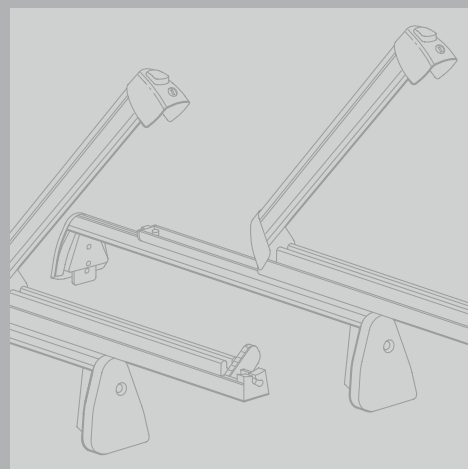

Audi Q5 Accessories