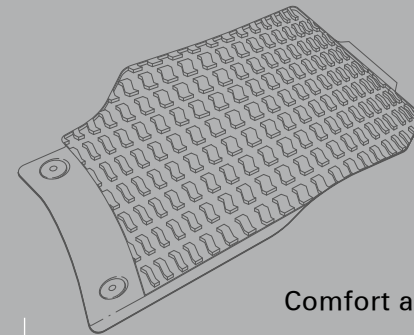

Comfort and Protection **18**