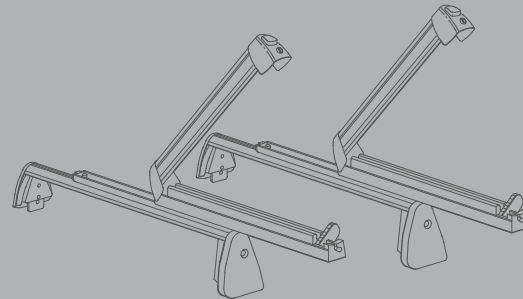

Transport 12