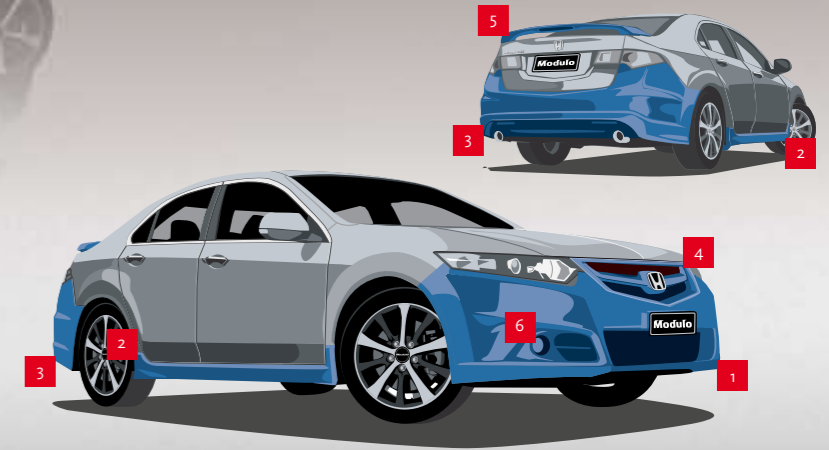

Aero dynamics

The Modulo Sports Pack delivers the best of all worlds - an amazing driving experience, outstanding aerodynamics, improved stability and a sporty, aggressive design. There are few statements more personal than the car you drive. We recognise that, which is why there's really no such thing as an off-the-shelf Accord Euro. Honda Genuine Aero Bumpers and Side Skirts create a dynamic profile while the imposing Rear Boot Spoiler and Sports Grille accentuate the sleek contours of the Accord Euro. Create a personal and powerful impression. Customise your Honda and make it the car of your dreams. Enjoy the art that is Modulo.

Modulo
Honda Custom Performance

Modulo Sports Pack

1 Front Aero Bumper	4 Sports Grille
2 Side Skirt Set	5 Rear Boot Spoiler (Wing Type)
3 Rear Aero Bumper	6 Fog Light Set*