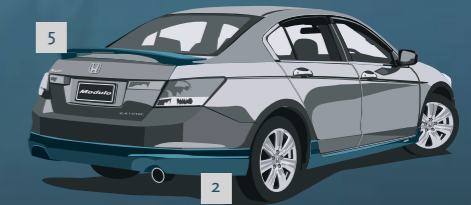

Honda Custom Performance

Modulo
Honda Custom Performance

Aero dynamics

The Modulo Sports Pack delivers the best of all worlds - an amazing driving experience, extended aerodynamic lines and a sporty, aggressive design. There are few statements more personal than the car you drive. We recognise that, which is why there's really no such thing as an off-the-shelf Accord. Honda Genuine Under Spoilers and Side Skirts create a dynamic profile while the imposing Rear Boot Spoiler and Sports Grille accentuate the sleek contours of the Accord. Create a personal and powerful impression.

Customise your Honda and make it the car of your dreams.

Enjoy the art that is Modulo.

Modulo Sports Pack

- 1 Front Under Spoiler
- 2 Rear Under Spoiler
- 3 Side Skirt Set
- 4 Sports Grille
- 5 Rear Boot Spoiler (Wing Type)