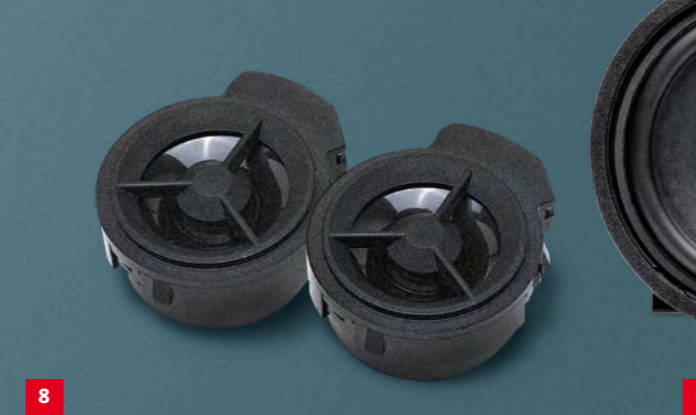

Audio and Electronics

Switching to smart technologies

Upgrade the CR-V experience by choosing from a range of smart technologies, such as the Bluetooth® Phone System and DVD Entertainment System. Communicate easily and keep the kids entertained with accessories that are wired into your Honda's system and deliver exceptional quality and convenience.

6 Bluetooth® Phone System† - communicating made easy.

No matter where you've left your mobile phone in the car, this intelligent system lets you take calls with your hands on the steering wheel and your eyes on the road. Using versatile technology, the Bluetooth® Phone System is easy and safe to use. It automatically detects a call and conveniently turns down the audio system. Once the call has finished, the audio system is turned back up. No wires, no cradles, no hassles. Please check mobile phone compatibility with your Honda Dealer.

7 DVD Entertainment System - now playing in a Honda near you.

Custom-built for your CR-V, the DVD Entertainment System is an all-in-one DVD, CD and MP3 player with audio that plays through your car's sound system. It offers your back seat passengers, young and old, the option of taking their own fun with them on long trips. This means fun for all the family, or just for the kids using the supplied wireless infrared headphones. You can also plug in game consoles or a digital camera*.

6 Bluetooth® Phone System†. **7 DVD Entertainment System.** **8 Premium Tweeter Speaker Set.** Heighten your listening experience. The tweeter set provides improved high frequency response for more detailed sound reproduction, and creates a more spacious sound stage. Standard on Sport and Luxury models. **9 Bass Works Speaker System.** Enjoy an enhanced listening experience with a deeper and richer bass. Fully adjustable to the driver/passenger's taste. Includes two high performance speakers and amplifier.

†Bluetooth® is a trademark of Bluetooth® SIG, Inc. *Devices must support composite video output.