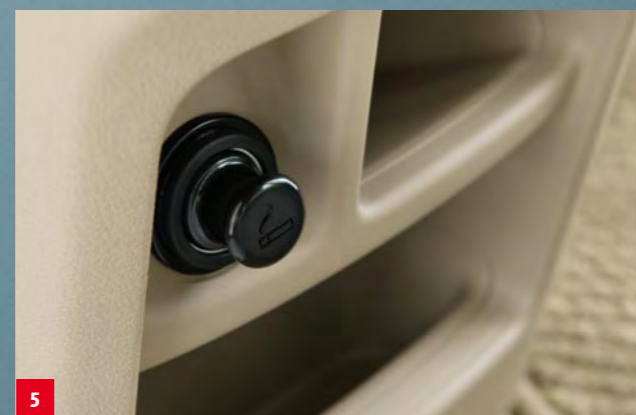

Interior Styling

1 Interior Panel 9-Piece Set (Woodgrain-Style). Add a distinctive, rich wood-patterned look to your CR-V, custom designed to fit precisely in place. **2 - 3 Front and Rear Door Sill Garnish Set.** Complement your CR-V's style cues with this attractive, stainless steel, dual-finish, 4 piece garnish set. **4 Rear Armrest Tray.** Allows your rear seat passengers to conveniently store their 'extras' in the tray's multiple compartments. Can be easily installed and removed. Available in black or ivory. **5 Cigarette Lighter.** Added convenience at your fingertips.