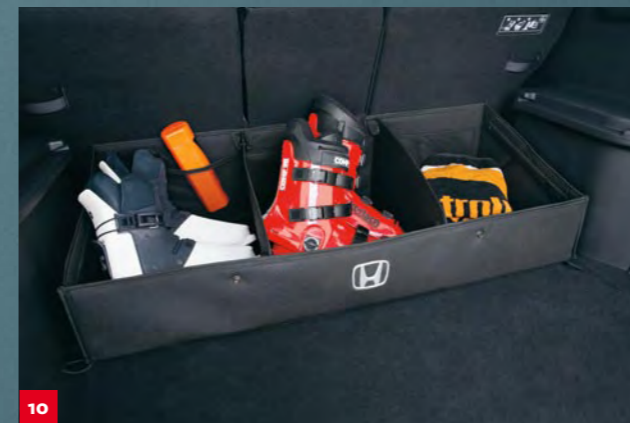

Protection

Keep it Clean

If you're frequently out in nature's elements, the complete all-season range of protection accessories, engineered specifically for your Honda CR-V are for you. Each accessory is manufactured from the highest quality materials and designed to help protect the original fabric and trim from being scratched, dirty or becoming damaged in any other way.

8 Pet and Luggage Guard. Confines pets and luggage to the luggage area. **9 Double Deck Cargo Shelf[†].** Allows for easy cargo organisation by allowing heavier items to be placed under the shelf, while lighter items can be placed on the shelf. When not in use, the double deck cargo shelf can be stored away neatly on the floor. Standard on Sport and Luxury models. **10 Organiser Box.** Keeps your boot area tidy and folds away flat for easy storage. **11 Cargo Net.** The flexible cord construction is tight fitting, helping to prevent any damage to whatever you're taking, wherever you're taking it.

[#] Not compatible with the Double Deck Cargo Shelf.

[†] Not compatible with the Luggage Area Protector Lining.