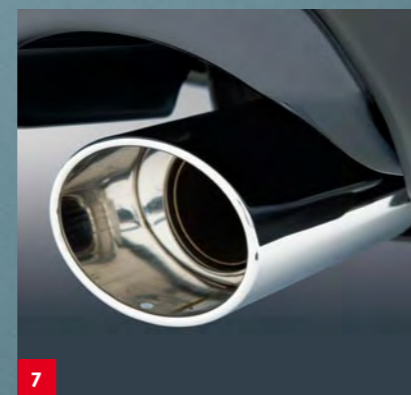

Exterior Styling

1. **1-2 Upper and Lower Grille** (sold separately).** The attractive honeycomb design provides you with a distinctive style on and off the road.
2. **3 Rear Tailgate Spoiler.** Designed to tastefully extend the aerodynamic lines of your CR-V; colour matched and styled to stand out in any location.
3. **4 Chrome Door Mirror Cover.** This chrome accessory adds the finishing touch to your well-appointed, personalised CR-V. **5 Fog Lights.** Great for cutting through adverse weather conditions, precision optics provide a highly controlled light pattern to enhance visibility and safety. Standard on Sport and Luxury models.
4. **6 Fog Light Garnish.** Adding to the aesthetics of your CR-V, the addition of a chrome garnish set will blend in seamlessly with your fog lights.
5. **7 Chrome Exhaust Pipe Finisher.** Adds class to your tail end.

< Accessory Upper Grille and Bonnet Protector cannot be fitted together on the same vehicle. << Accessory Lower Grille must be fitted with the Accessory Upper Grille.