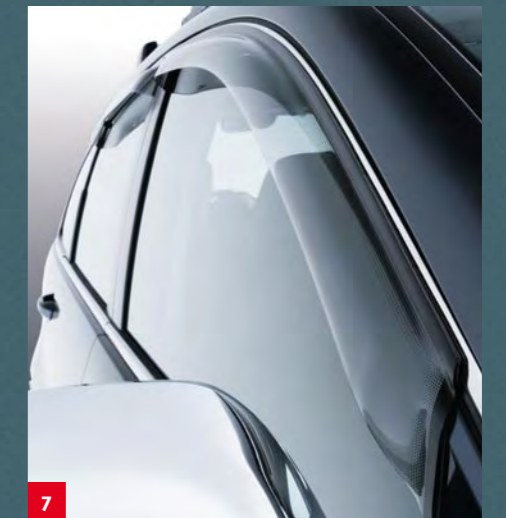

4

5

6

7

8

9

10

**4 - 5 Bonnet Protector®.** The hard-wearing acrylic helps to protect the bonnet from paint chips and marks which may reduce the resale value of your vehicle. Available in clear (4) and premium dark tint (5) (sold separately). **6 Headlight Protector Set.** The hard-wearing acrylic helps to shield the headlights from damage. **7 Door Visor 4-Piece Set.** Long lasting acrylic door visors improve airflow while helping to protect your CR-V's interior from water and debris. **8 Car Body Cover.** Falling branches, birds and dust can all scratch your vehicle. Help protect the paint on your CR-V with a genuine car body cover. Easily installed and removed in minutes. **9 Rear Bumper and Bootlip Protector.** Protect the rear bumper and bootlip from everyday wear and tear. **10 Touch-up Paint.**