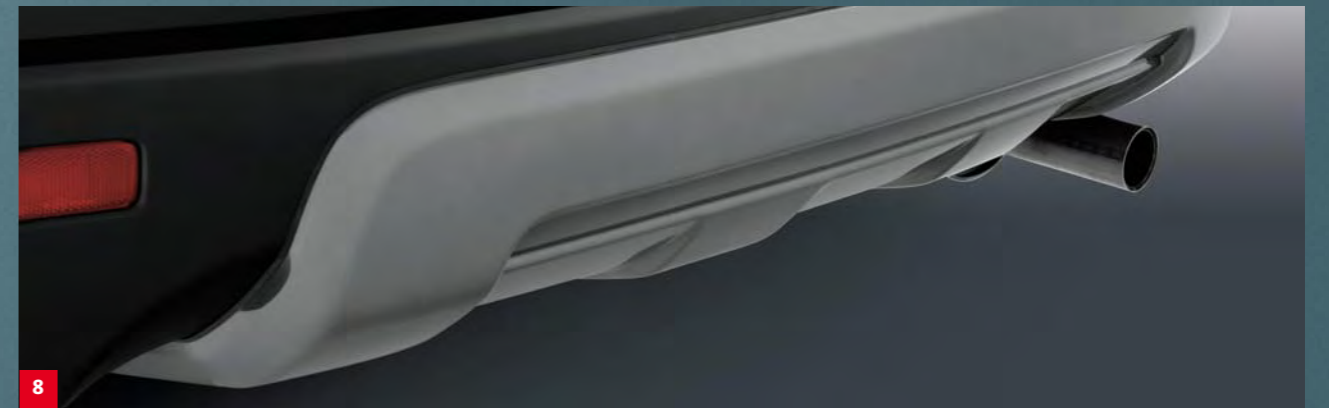

## The unique CR-V identity

When you're out and about in the arena of life, it's good to have your own style of play.

That's why we've made available an impressive selection of Genuine Honda Accessories to help you individualise your CR-V. Set your own style with a range of enhancements, and let everyone know that the world is your playground.

## Exterior Styling

**1 - 2 Front\* and Rear\* Aero Bumper (sold separately).** Smooth, dynamic and seamlessly incorporated into your CR-V's aerodynamic curves, this aero bumper accentuates the car's performance-inspired beauty. **3 - 4 Front\* and Rear\* Skid Plate (sold separately).** Give your CR-V a more rugged look, and protect your investment at the same time. Designed to perfectly integrate with the CR-V's exterior lines, using high quality materials.