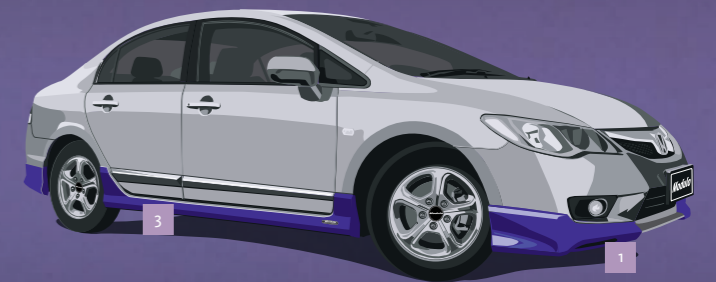

Honda Custom Performance

Aero dynamics

The Modulo Sports Pack delivers the best of all worlds - an amazing driving experience, enhanced aerodynamic lines and a sporty, aggressive design. There are few statements more personal than the car you drive. We recognise that, which is why there's really no such thing as an off-the-shelf Civic. Honda Genuine Under Spoilers and Side Skirts create a dynamic profile while the imposing Rear Boot Spoiler accentuates the sleek contours of the Civic. Create a personal and powerful impression. Customise your Honda and make it the car of your dreams. Enjoy the art that is Modulo.

Modulo
Honda Custom Performance

Modulo Sports Pack

- 1 Front Under Spoiler
- 2 Rear Under Spoiler
- 3 Side Skirt Set
- 4 Rear Boot Spoiler (Wing Type)*