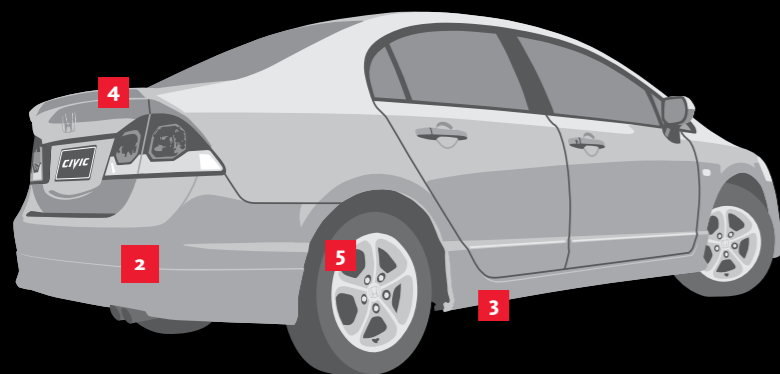

Rear Boot Spoiler (Wing Type)*

*Not compatible with Hybrid model.

VTi model shown.