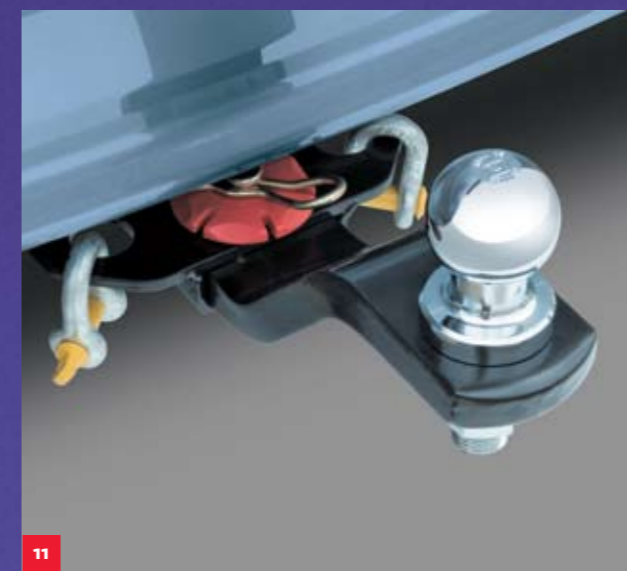

Touring, Cargo and Storage

Easy and versatile touring and cargo storage

We're all looking for a way to escape the day-to-day grind. Genuine Honda Roof Racks and Accessories allow you to achieve this effortlessly and free up internal space. They blend seamlessly with the sleek lines of your vehicle to conveniently carry items such as bikes, skis, snowboards, kayaks and more.

8 Organiser Box. A fully functional cargo management system that helps keep things organised, limits movement, and provides protection for items in the boot.

9 Cargo Net. The flexible cord construction is tight fitting, helping to prevent any damage to whatever you're taking, wherever you're taking it.

10 Drink and Utility Holder (set of 2). Fits neatly into the rear door. **11 Tow Bar Kit* and Chrome Tow Ball (sold separately).** A complete solution that is designed to Honda's strict specifications to help you broaden your lifestyle options. Please refer to the Owner's Manual for full details. **12 Tongue and Tow Ball Storage Bag**.**

*Not compatible with Hybrid. **May require automatic transmission oil cooler (not shown). Please discuss with your Honda Dealer. ^Chrome Tow Ball not included.