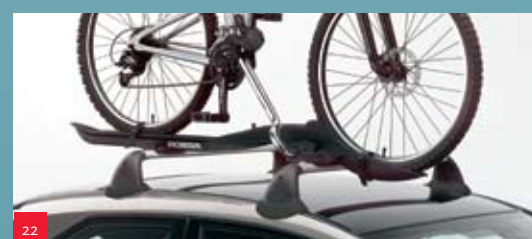

Protect and carry

Honda Genuine Accessories make everyday use of the Civic Si convenient and comfortable. A range of exterior, boot and interior protectors help to keep the Civic Si looking sharp and shiny. Storage Accessories add function to style, accommodating snowboards, skis and bikes. An organiser box keeps items where they should be while the leather maintenance kit helps you keep the interior in fine shape.

15

16

17

18

19

- 15 Bonnet Protector
- 16 Luggage Area Protector Tray
- 17 Front Mud Guard Set
- 18 Rear Mud Guard Set
- 19 Deluxe Tailored Mat Set
- 20 Roof Rack Set# (60kg weight capacity)
- 21 Ski or Snowboard Attachment#
- 22 Bike Attachment#
- 23 Rear Bumper and Bootlip Protector
- 24 Organiser Box
- 25 Touch-up Paint
- 26 Leather Maintenance Kit

20

21

22

23

24

25

26

CIVIC Si

HONDA
The Power of Dreams

Honda Australia Pty. Ltd. ACN 004 759 611 ABN 66 004 759 611. 95 Sharps Road, Tullamarine, Victoria, 3043.
Freecall 1800 804 954. honda.com.au