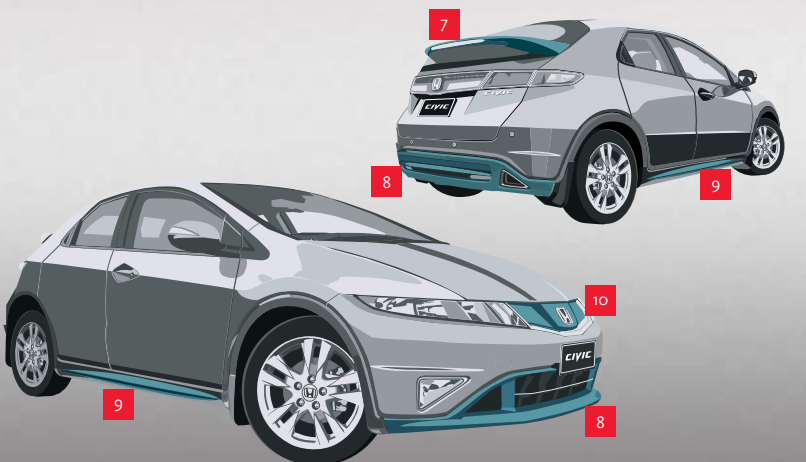

- 2
- 3

- 4

- 5

- 6

### Sports, function, style

Honda Genuine exterior styling accessories add 'racy' to the many adjectives used to describe this unique vehicle. Honda Genuine Under Spoilers and Side Skirts give the Civic Si a dynamic profile, while the stylish door and bumper trim sets add an edge. The imposing Sports Grille and Rear Tail Gate Spoiler accentuate the sleek contours of the Civic Si, while the aluminium sports fuel lid is a stamp of sporting style.