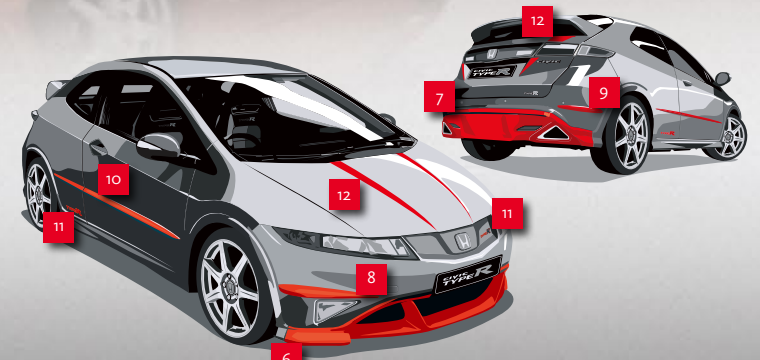

Enhance the experience

Honda's race-inspired Civic Type R offers thrilling performance and sleek styling. You know you're in for the ride of your life when you sit behind the wheel of the Civic Type R.

Interior Styling

- 1 Interior Panel Set
- 2 Illuminated Door Sill Garnish Set
- 3 Deluxe Tailored Mat Set
- 4 Bluetooth® Phone System
- 5 8-Disc CD Stacker

Sports, function, style

The Civic Type R gets even more sporty with sleek exterior styling options. Exterior trims, skirts and bumpers accentuate Type R's sporting precision. The front and rear under spoilers enhance the distinctive sporty design, while the front, rear and door trims emphasise the sleek lines of the Civic Type R. The Sports Grille and Fuel Lid add the finishing touches. Make your choice – and be prepared to be noticed!