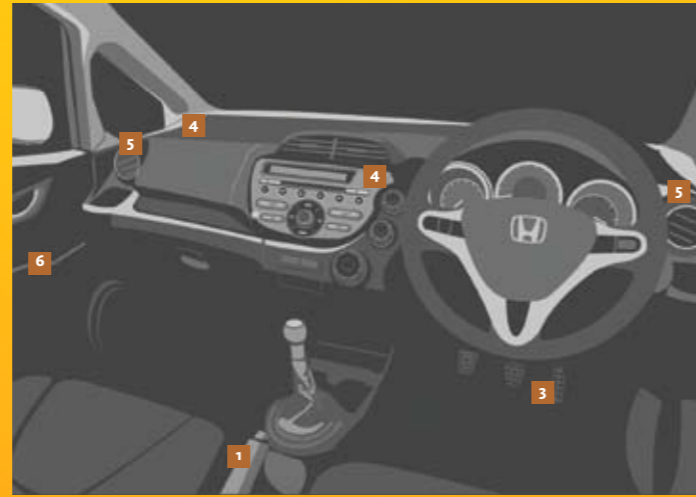

Enhancement Pack

Take a step up

The new Jazz steps up from the previous model and from the competition – in power, comfort and design characteristics. You'll notice the improved all-round performance, superior handling, sporty styling, premium space and comfort. Honda Genuine accessories for your Jazz will complement the design, by bringing even more sporty styling options, safety features, and high quality enhancements. Personalise your Jazz – make a statement.