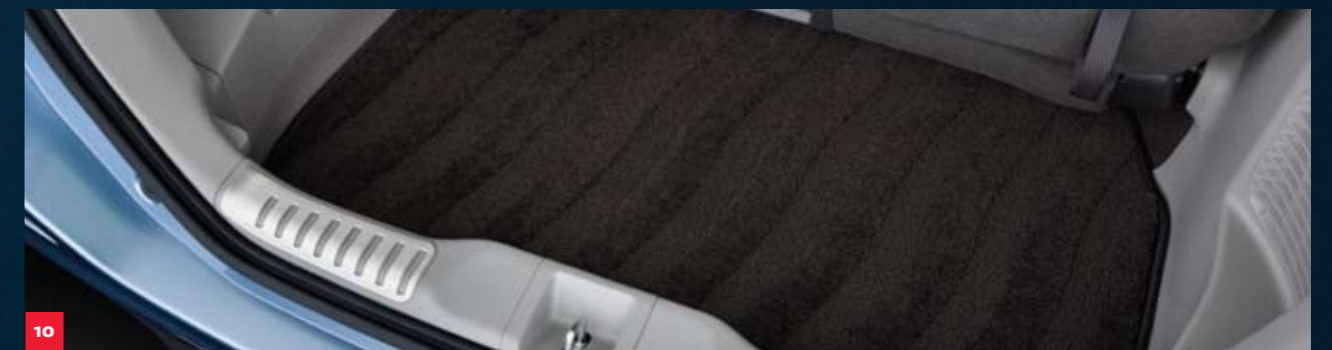

Honda Genuine Rear Park Assist
– A virtual sixth sense

Imagine how easy life would be if you always had someone to guide you when moving back into a parking spot. This is in effect what Honda Genuine Rear Park Assist does for you. If an object is within range of a Rear Park Assist sensor, the sensor detects its presence within the zones and depending on the distance will emit an audible beep. The closer you get to the object, the more frequent the beep sounds.