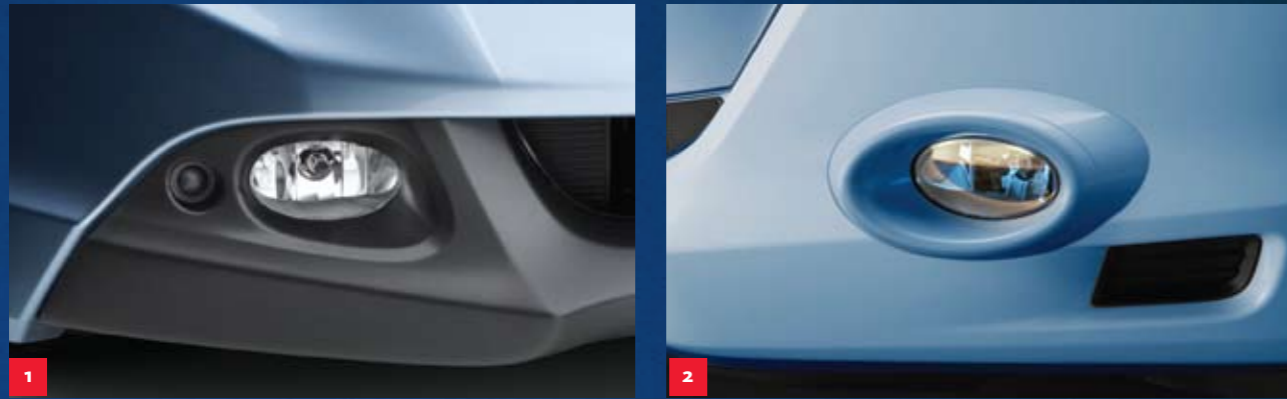

Exterior Styling

For Odyssey model.

For Odyssey model.

For Odyssey Luxury model.