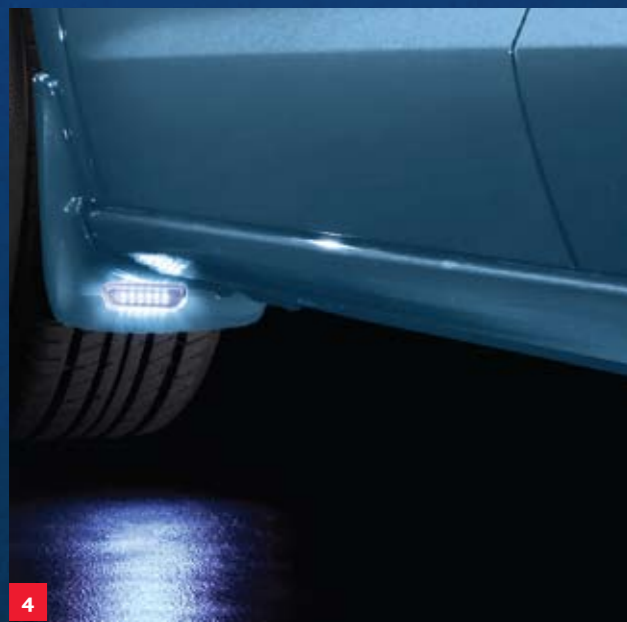

Protection