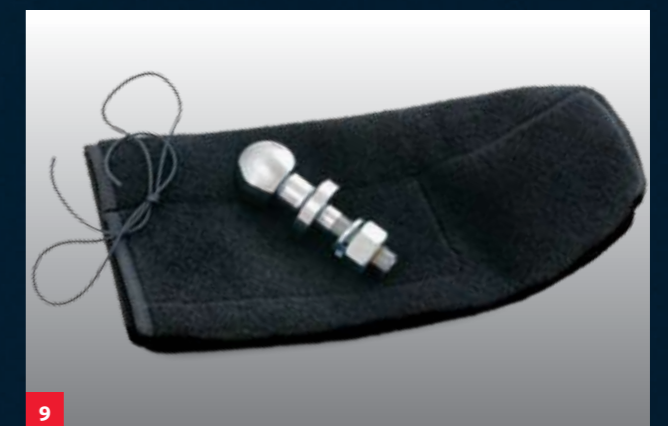

Protection Pack

- 1** Luggage Area Protector Tray
- 2** Rear Park Assist
- 3** Bonnet Protector
- 4** Headlight Protector Set
- 5** Deluxe Tailored Mat Set

Touring, Cargo and Storage

Easy and versatile touring and cargo storage

We're all looking for a way to escape the day-to-day grind. Honda Genuine Roof Racks allow you to achieve this effortlessly and free up internal space. They blend seamlessly with the sleek lines of your vehicle to conveniently carry items such as skis, bikes, snowboards, surfboards, kayaks and more.