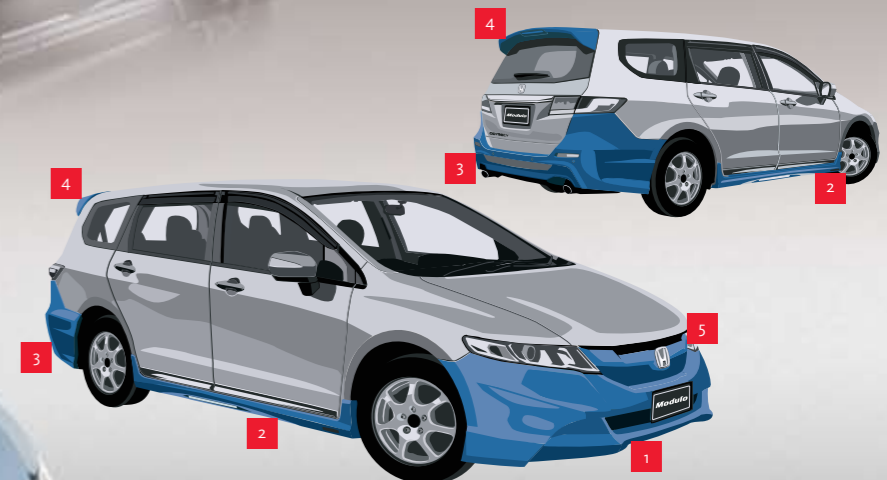

Sports, function, style

The Modulo Sports Pack delivers the best of all worlds - an amazing driving experience, outstanding aerodynamics, improved stability and a sporty, aggressive design. There are few statements more personal than the car you drive. We recognise that, which is why there's really no such thing as an off-the-shelf Odyssey. Honda Genuine Aero Bumpers and Side Skirts create a dynamic profile while the imposing Rear Tail Gate Spoiler and Sports Grille accentuate the sleek contours of the Odyssey. Create a personal and powerful impression. Customise your Honda and make it the car of your dreams. Enjoy the art that is Modulo.

Modulo
Honda Custom Performance