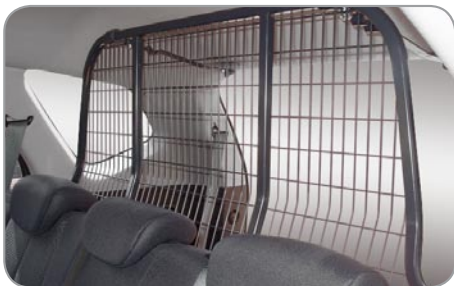

Cargo barrier