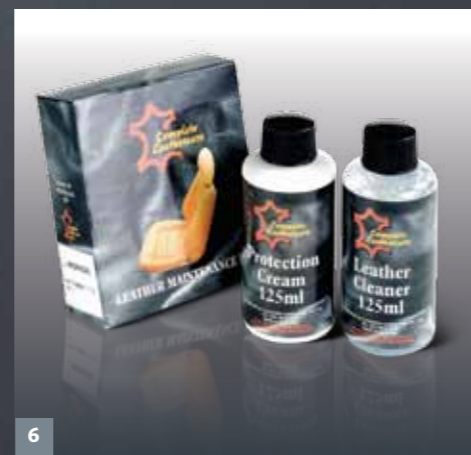

Protection

1 Luggage Area Protector Tray. This custom-fit addition, with its precise fitting lip is designed to protect the cargo area floor from spills, wear and tear. **2 Cargo Area Cover.** Help conceal and protect your valuables from opportunists as well as UV rays. This retractable cover integrates easily with the reclining seat and 40/20/40 features. Standard on Sport and Luxury models. **3 Car Body Cover.** Falling branches, birds and dust can all scratch your vehicle. Help protect the paint on your CR-V with a genuine car body cover. Easily installed and removed in minutes. **4 Rear Bumper and Bootlip Protector.** Protect the rear bumper and bootlip from everyday wear and tear. **5 Touch-up Paint.** **6 Leather Maintenance Kit.** Further protection for the interior of your CR-V. For Luxury model only.

Touring, Cargo and Storage

Easy and versatile touring and cargo Storage

We're all looking for a way to escape the day-to-day grind. Honda Genuine roof racks and accessories allow you to achieve this effortlessly and free up internal space. They blend seamlessly with the sleek lines of your vehicle to conveniently carry items such as skis, bikes, kayaks, surfboards, and more.