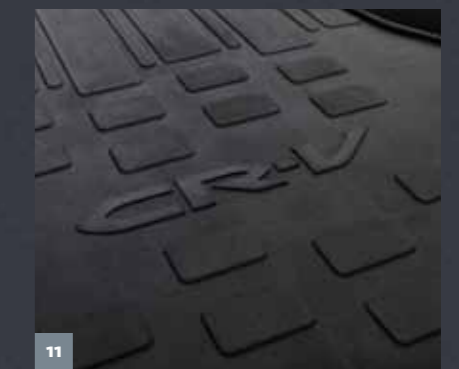

5-6 **Bonnet Protector.** The hard-wearing acrylic helps to protect the bonnet from paint chips and marks which may reduce the resale value of your vehicle. Available in Premium Dark Tint (5) and Clear (6) – sold separately. 7-8 **Deluxe Chrome (7) and Standard (8) Door Visor 4-Piece Set (sold separately).** Door Visors help prevent fogging and allow you to enjoy fresh air while driving in all weather conditions. 9 **Headlight Protector Set.** The hard-wearing acrylic helps to shield the headlights from damage. 10-11 **Front and Rear Floor Mat Set.** Help to protect the carpeting of your CR-V from daily wear and tear. Available in Deluxe Carpet (10) or Black All-Weather Rubber (11) - sold separately.

* Rear Park Assist should be used as a guide only. Always practice correct parking procedures and caution when reverse parking. # The accessory Rear Seat Saver is not compatible with the accessory Rear Armrest Tray. † The accessory Luggage Area Protector Liner is not compatible with the accessory Double Deck Cargo Shelf.