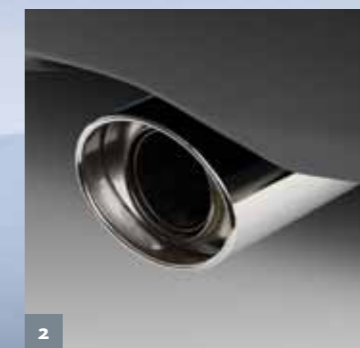

CR-V Active Pack

1 Side Step Set (Type II)	6 Dust and Pollen Cabin Filter
2 Oval Exhaust Finisher	7 Deluxe Carpet Mat Set
3 Bluetooth® Phone System	8 Luggage Area Protector Tray
4 Metal Finish Door Sill Garnish	9 Roof Rack Set (Type I)
5 Door Visor Set (Standard-type)