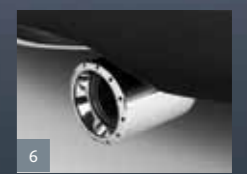

Honda Custom Performance

Modulo
Honda Custom Performance

Introducing the Modulo Sports Pack for CR-V

The Modulo Sports Pack delivers the best of all worlds - an amazing driving experience, outstanding aerodynamics, improved stability and a sporty, aggressive design. There are few statements more personal than the car you drive. We recognise that, which is why there's really no such thing as an off-the-shelf CR-V. Honda Genuine Skid Plates and Side Steps create a dynamic profile while the imposing Rear Tail Gate Spoiler, Sports Grille, Sports Exhaust Finisher and Chrome Mirror Cover Set accentuate the sleek contours of the CR-V. Create a personal and powerful impression. Customise your Honda and make it the car of your dreams. Enjoy the art that is Modulo.

Modulo Sports Pack

- | | |
|--------------------------|--|
| 1 Front Skid Plate | 6 Sports Exhaust Finisher |
| 2 Rear Skid Plate | 7 Chrome Mirror Cover Set |
| 3 Sports Grille | |
| 4 Side Step Set (Type I) | |
| 5 Rear Tail Gate Spoiler |  17" Alloy Wheels |