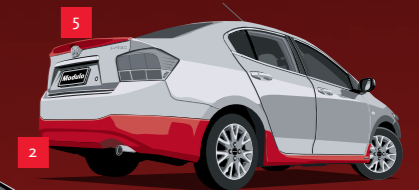

Honda Custom Performance

Aero dynamics

The Modulo Sports Pack delivers the best of all worlds - an amazing driving experience, extended aerodynamic lines and a sporty, aggressive design. There are few statements more personal than the car you drive. We recognise that, which is why there's really no such thing as an off-the-shelf City. Honda Genuine Under Spoilers and Side Skirts create a dynamic profile while the imposing Rear Boot Spoiler and Sports Grille accentuate the sleek contours of the City. Create a personal and powerful impression. Customise your Honda and make it the car of your dreams. Enjoy the art that is Modulo.

Modulo
Honda Custom Performance

Modulo Sports Pack

- 1 Front Under Spoiler
- 2 Rear Under Spoiler
- 3 Side Skirt Set
- 4 Sports Grille
- 5 Rear Boot Spoiler

Optional

- 15" Alloy Wheels
- 16" Alloy Wheels

Please refer to the Exterior Styling section in this brochure