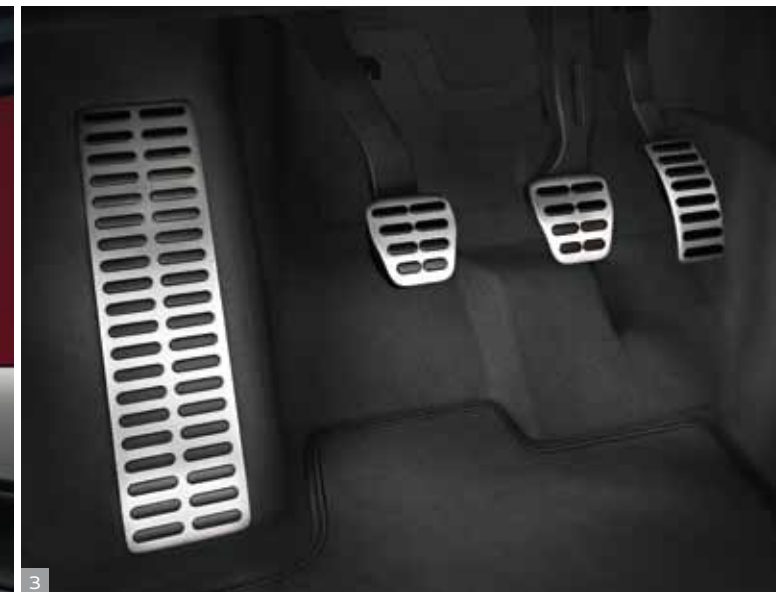

3

3 Foot rests and pedal caps in stainless steel^{1, 3}

The foot rests and pedal caps are made from brushed stainless steel. The rubber coating on the surface ensures better grip.