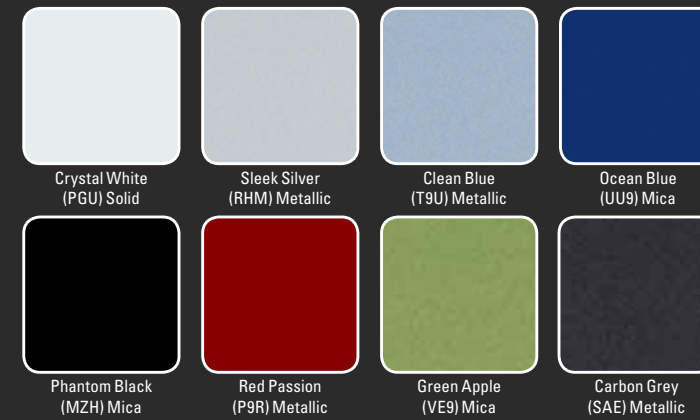

Exterior Colour