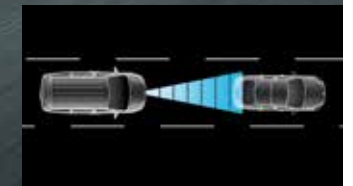

Advanced Smart Cruise Control

Uses radar to maintain a safe distance from the vehicle ahead of you and will automatically slow or accelerate when safe. (Platinum only)