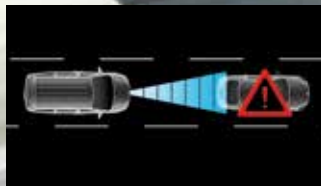

Forward Collision Warning System

Keeping you at a safe driving distance from the vehicle in front an alarm sounds if it senses you are too close. (Platinum only)