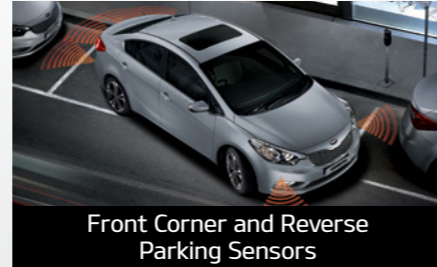

FEATURES

Smart Key with Push Button Start
(Si/SLi)

Rear View Camera
(S Premium/Si/SLi)

Front Seat Warmers
(SLi)

Ventilated Driver's Seat
(SLi)

Satellite Navigation Multimedia System
(S Premium/Si/SLi)

Front Corner and Reverse
Parking Sensors

HID Type Front Headlamps
(SLi)

Hill-start Assist Control

8-way Driver's Power Adjustable Seat
and Lumbar Support (SLi)

Exterior Colours

Clear White (UD)

Snow White Pearl (SWP)*

Silky Silver (4SS)*

Aurora Black (ABP)*