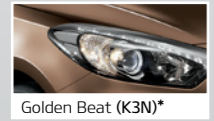

HID Type Front Headlamps
(SLi)

Hill-start Assist Control

8-way Driver's Power Adjustable Seat
and Lumbar Support (SLi)

Exterior Colours

Clear White (UD)

Snow White Pearl (SWP)*

Silky Silver (4SS)*

Aurora Black (ABP)*

Hatch model only
Racing Red (DRR)

Golden Beat (K3N)*

Temptation Red (K3R)*

Planet Blue (D7U)*

Metal Stream (MST)*

Consult your dealer on colour availabilities for each model. *Premium paint at additional cost.

Interior Colours

Black Cloth trim
(S & S Premium)

Black Leather trim*
(Si & SLi)

Engine

110kW 1.8L Petrol
(S & S Premium)

129kW 2.0L Petrol
(Si & SLi)

Wheels

16" Steel Wheel
(S)