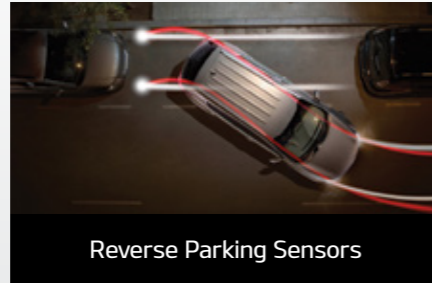

Hill-start Assist Control and
Downhill Brake Control