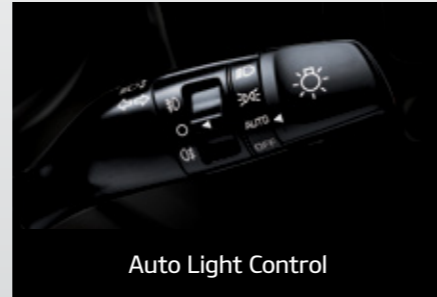

FEATURES

LED Daytime Running Lights
(Platinum)

7 Seats

7" Touch Screen Navigation System

Front and Rear Parking Sensors
and Reverse Camera (Platinum)

Dual Zone Climate Control with
Clean Air System (Platinum)

Electronic Stability Control

Hill-Start Assist Control

6 Airbag Safety

Auto Light Control

Exterior Colours

Consult your dealer on colour availabilities for each model. *Premium paint at additional cost.

Interior Colours