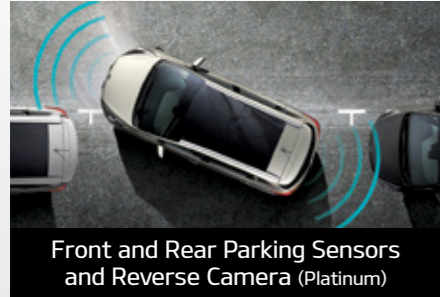

FEATURES

LED Daytime Running Lights
(Platinum)

7 Seats

7" Touch Screen Navigation System

Front and Rear Parking Sensors
and Reverse Camera (Platinum)

Dual Zone Climate Control with
Clean Air System (Platinum)