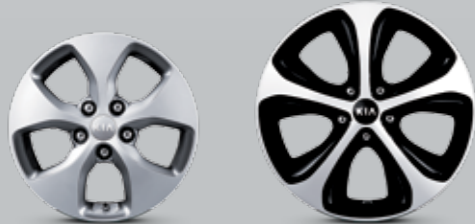

FEATURES

LED Daytime Running Lights
(Platinum)

7 Seats

7" Touch Screen Navigation System

Front and Rear Parking Sensors
and Reverse Camera (Platinum)

Dual Zone Climate Control with
Clean Air System (Platinum)

Black Cloth trim (Si)

Black Leather* trim (Platinum)

Engine

122kW 2.0L Petrol Engine

Wheels

16" Alloy Wheel
(Si)

18" Alloy Wheel
(Platinum)

For full terms and conditions on Kia's 7 Year Unlimited Km warranty, visit www.kia.com.au. Note: 7 year/150,000km warranty for vehicles used for the following: rental vehicles, hire cars, taxis, courier vehicles, driving school vehicles, security vehicles, bus and tour vehicles. *Leather trim includes some leather-like material on selected high impact surfaces.