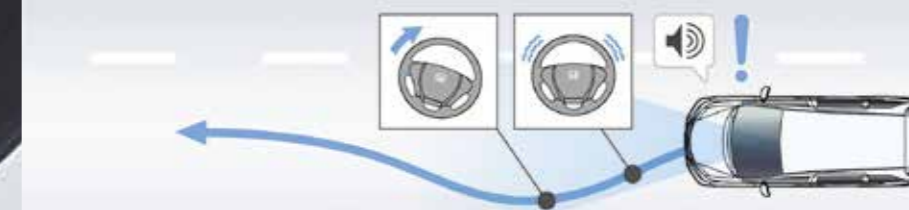

KEEPS YOU IN A SAFE POSITION

ROAD DEPARTURE MITIGATION SYSTEM AND LANE KEEPING ASSIST SYSTEM

If the Road Departure Mitigation System detects that you are drifting out of a lane with solid lines without signalling, you'll be steered gently back into the lane. In rare cases, gentle braking will be applied to keep you safe. The Lane Keeping Assist System will read the lane and sense as you drift from its centre, applying corrective steering torque to maintain perfect lane position.