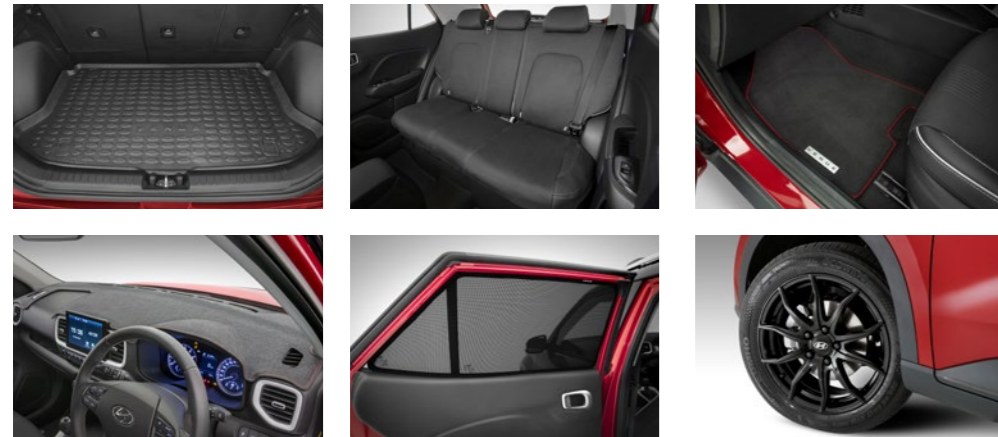

Hyundai Genuine Accessories.

The Venue is an extension of your personality, and Hyundai Genuine Accessories¹ can help make it even more unique.

From roof racks to cargo liners, there's a suite of practical, and stylish Hyundai Genuine Accessories¹ to match.

Top: Rubber Cargo Liner
Bottom: Dash Mat

Top: Water Resistant Neoprene -Seat Cover Rear
Bottom: Laser Shades (Set of 2)

Top: Tailored Carpet Floor Mats (set of 4) Red stitching
Bottom: 17" Gunsan Satin Black Alloy Wheels⁹

Genuine Accessories	Go & Active	Elite & Launch Edition
Technology		
Auxiliary cable²	•	•
iPad® holder³	•	•
Interior		
Tailored Carpet Floor Mats (set of 4) Black stitching	•	•
Tailored Carpet Floor Mats (set of 4) Colour stitching	•	•
Tailored Rubber Floor Mat (set of 4)	•	•
TPO Cargo Liner (Rubber cargo liner)	•	•
Carpet Cargo Mat	•	•
Dash Mat	•	•
Water Resistant Neoprene - Seat Cover Front	•	•
Water Resistant Neoprene - Seat Cover Rear	•	•
Laser Shades (set of 2, Rear)	•	•
Cargo Barrier	•	•
Cargo Barrier front position strap	•	•
Exterior		
Alloy Nudge Bar Ace Black - non light bar	•	•
Alloy Nudge Bar Polished Alloy- non light bar	•	•
Protective film Kit	•	•
Tinted Stylevisors (set of 4)	•	•
Bonnet Protector	•	•
Headlight covers	•	•
Towbar, towball & trailer wiring harness⁴	•	•
Mudflap Kit Front (set of 2)⁵	•	•
Mudflap Kit Rear (set of 2)⁵	•	•
Styling		
Side Door Decal Kit	•	•
15inch Wonju Gloss Black Alloy wheels⁹	•	-
17inch Gunsan Satin Black Alloy Wheels⁹	-	•
Roof Racks and Lifestyle		
Roof Racks - Flush⁶	•	•⁷
Roof Racks - Through Bars⁶	•	•
Roof Mounted Bike Carrier⁸	•	•
Thule Bike rack (Wheel on)⁸	•	•
Roof Mounted Kayak Holder ⁸	•	•
Ski & Snowboard Carrier⁸	•	•
Surfboard Carrier⁸	•	•
Roof Basket⁸	•	•