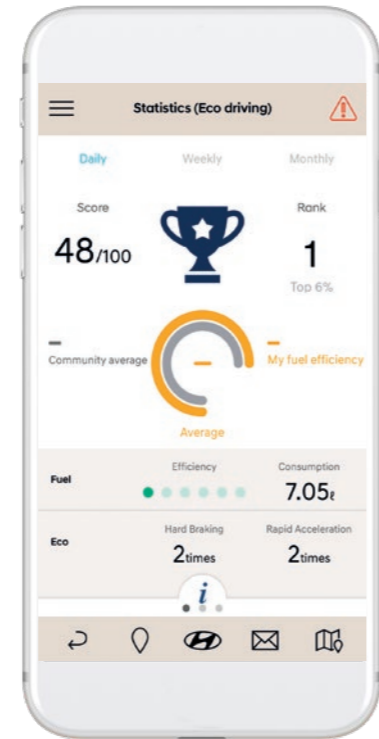

Hyundai Auto Link Bluetooth®.

Hyundai Auto Link Bluetooth® is standard across all variants and is a smartphone app that lets you stay connected with your Hyundai Venue.

The app connects with the Venue's pre-installed module to link the car to your smartphone via Bluetooth®, so you can drive smoothly.

Become an economical driver.

- Keeps track of your driving habits and fuel efficiency on each trip.
- Presents vehicle health report and alerts you to any signs of faults.
- Remotely monitors your Venue's health.
- Provides analytical information so you can get the most out of your Venue.

Help us care for your car.

- Service information and online service bookings at your fingertips.
- Easy access to Hyundai Customer Care.
- Compare your driving to other owners.
- Logs private and business trip stats for record keeping purposes.
- Alerts Roadside Assistance in case of a breakdown.
- Sends alert messages¹ to Customer Care or family/friends in case of an emergency.

For more information head to
www.hyundai.com/au/en/auto-link

Auto Link Bluetooth®
Statistics eco driving screen.

Bluetooth® is a registered trademark of Bluetooth SIG, Inc.
1. Not all Hyundai Auto Link services are available everywhere, particularly in remote or enclosed areas, or on all vehicles, at all times. The operation of the location services may be affected by your location, activation or deactivation of location services on your mobile device, and the services provided by your telecommunications service provider. Some Hyundai Auto Link services may not be fully available if the GPS system or other mobile device features are not working.