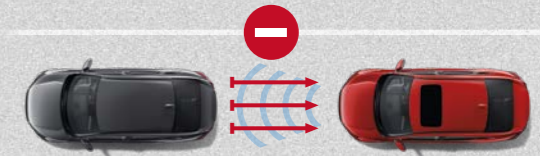

COLLISION MITIGATION BRAKING SYSTEM (CMBS)

Can assist you when there is a possibility of your vehicle colliding with a vehicle or a pedestrian detected in front of yours. The CMBS is designed to alert you when a potential collision is determined, as well as to reduce your vehicle speed to help minimise collision severity when a collision is deemed unavoidable.