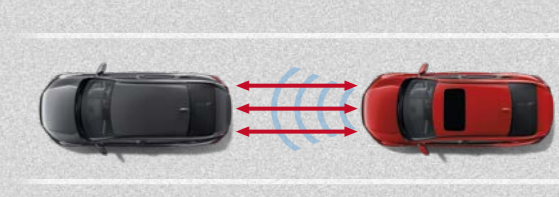

LANE KEEPING ASSIST SYSTEM (LKAS)

Provides steering input to help keep the vehicle in the middle of a detected lane and provides audible and visual alerts if the vehicle is detected drifting out of its lane.