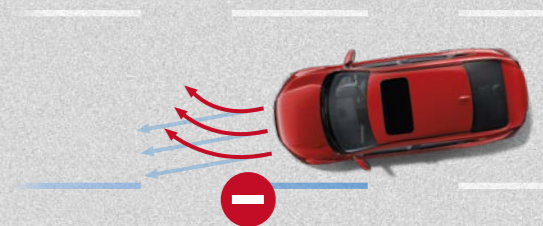

ROAD DEPARTURE MITIGATION SYSTEM

Alerts and helps to assist you when the system detects a possibility of your vehicle unintentionally crossing over detected lane markings.