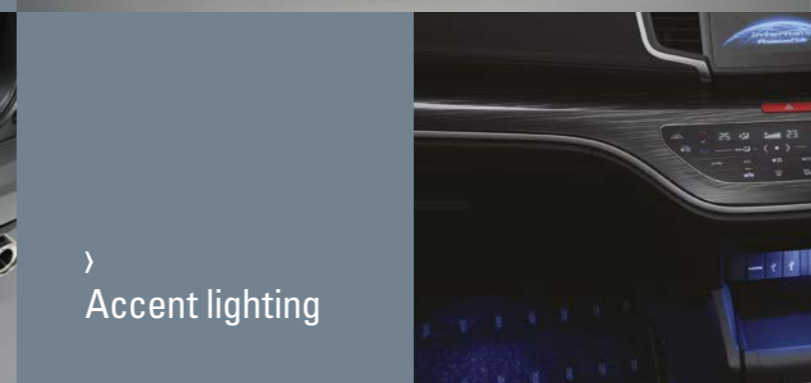

POWER FOR YOUR PEOPLE.

With the performance and efficiency you would expect of a much smaller car, the Honda Odyssey engine is designed to deliver pure joy for you and all your people.

The Odyssey boasts the latest Honda Earth Dreams Technology – an engine that provides the perfect balance of power and efficiency. Add a Continuously Variable Transmission (CVT) to the mix and it's no wonder the Odyssey delivers both better fuel economy and a smoother ride for you and your family.

There's also an Eco mode that adjusts engine behaviour, transmission and air conditioning with the push of a button. With reduced fuel consumption and emissions, know that you're leaving a better planet for your children.

ACCESSORIES