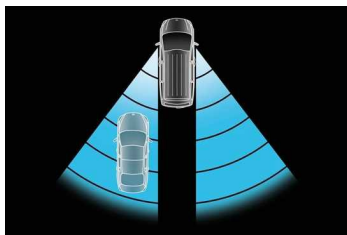

Advanced Safety

Smart Cruise Control

Uses radar to maintain a safe distance from the vehicle ahead of you and will automatically slow or accelerate when safe. (Platinum only)

Blind Spot Detection with Lane Change Assist