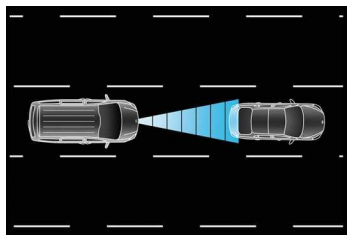

Advanced Safety

Smart Cruise Control

Uses radar to maintain a safe distance from the vehicle ahead of you and will automatically slow or accelerate when safe. (Platinum only)

Blind Spot Detection with Lane Change Assist