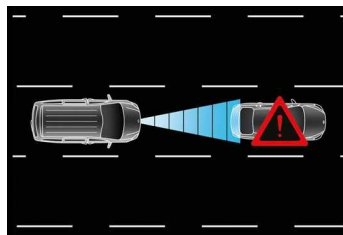

Advanced Safety

Smart Cruise Control

Uses radar to maintain a safe distance from the vehicle ahead of you and will automatically slow or accelerate when safe. (Platinum only)

Blind Spot Detection with Lane Change Assist

Detects other vehicles within a distance of up to 70 metres or in your blind spot and warns that it may be dangerous to change lanes. (Platinum only)

Forward Collision Warning System

Keeping you at a safe driving distance from the vehicle in front an alarm sounds if it senses you are too close. (Platinum only)