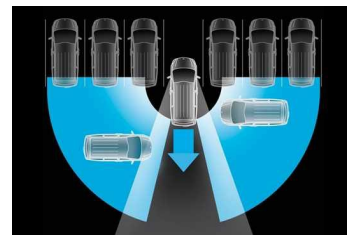

Rear Cross Traffic Alert

Activated when you put the vehicle in reverse it can detect other vehicles, motorcycles and even shopping trolleys approaching the rear of the vehicle. (Platinum only)

Exterior Colours

* Premium paint at additional cost.

Colours and trims displayed here are a guide only and may vary from actual colours due to the display process.

† Aurora Black only available on the Carnival SLi and Platinum grades