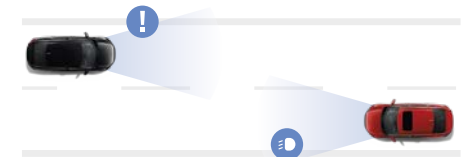

High Beam Support System (HBSS)

Automatically changes your headlights from low to high on a clear road, and then back to low beam when an oncoming vehicle is detected.

[†]Honda SENSING technologies are driver-assist technologies and should not be used in place of safe driving practices. Drivers should continue to monitor the road at all times. The accuracy and operation of Honda Sensing technologies may vary based on weather, speed, traffic, road conditions, markings and other factors. Images used for illustration purposes only.