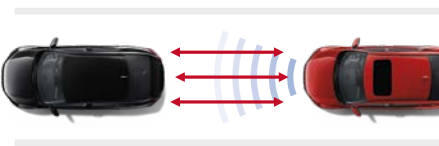

Adaptive Cruise Control (ACC) with Low Speed Follow (LSF)

Helps maintain a constant vehicle speed and a set following interval behind a vehicle detected ahead of yours and, if the detected vehicle comes to a stop, can decelerate and stop your vehicle.