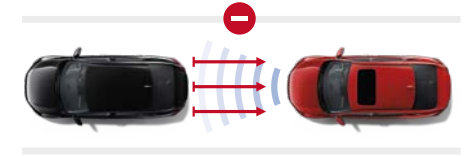

Collision Mitigation Braking System (CMBS)

CMBS is designed to alert you when a potential front collision is determined, as well as to reduce your vehicle speed to help minimise collision severity when a collision is deemed unavoidable.