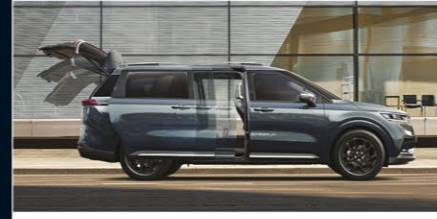

Features

Autonomous Emergency Braking (AEB)¹ (With Junction Assist)

Rear Cross Traffic Alert (RCTA)¹

Lane Keeping Assist¹

Blind Spot Collision Avoidance Assist¹

12.3" colour LCD touchscreen (Si, SLi & Platinum)

One-Touch Remote Smart Loading (SLi & Platinum)

360° Camera View (SLi & Platinum)

Dual Sunroof (Platinum)

12 Speakers BOSE® Premium Sound System (Platinum)

Exterior Colours

Interior Colours

Off Black Cloth Trim (S & Si)

Off Black Premium Trim (SLi & Platinum)

Wheels

17" Alloy (S)

18" Alloy (Si & SLi)

19" Black Alloy (Platinum)

Engines

216kW 3.5L V6 Petrol

148kW 2.2L I4 Turbo Diesel