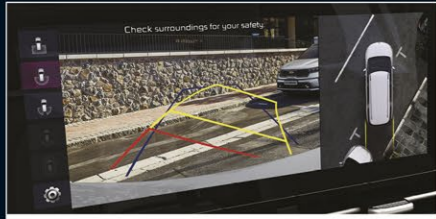

Features

Autonomous Emergency Braking (AEB)¹ (With Junction Assist)

Rear Cross Traffic Alert (RCTA)¹

Lane Keeping Assist¹

Blind Spot Collision Avoidance Assist¹

12.3" colour LCD touchscreen (Si, SLi & Platinum)

One-Touch Remote Smart Loading (SLi & Platinum)

360° Camera View (SLi & Platinum)

Dual Sunroof (Platinum)

12 Speakers BOSE® Premium Sound System (Platinum)

Exterior Colours

Interior Colours

Off Black Cloth Trim (S & Si)