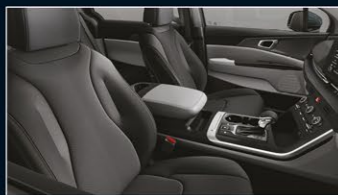

One-Touch Remote Smart Loading (SLi & Platinum)

360° Camera View (SLi & Platinum)

Dual Sunroof (Platinum)

12 Speakers BOSE® Premium Sound System (Platinum)

Exterior Colours

Interior Colours

Off Black Cloth Trim (S & Si)

Off Black Premium Trim (SLi & Platinum)

Wheels

17" Alloy (S)

18" Alloy (Si & SLi)

19" Black Alloy (Platinum)

Engines

216kW 3.5L V6 Petrol

148kW 2.2L I4 Turbo Diesel